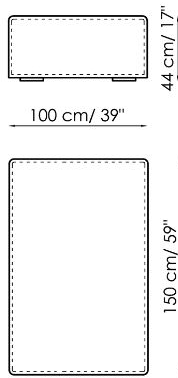

**Central section 210**

Width: 210cm  
 Depth: 100cm  
 Height: 68cm

**Central section 160**

Width: 160cm  
 Depth: 100cm  
 Height: 68cm

**Central section 140**

Width: 140cm  
 Depth: 100cm  
 Height: 68cm

**Chaise longue 150x70**

Width: 70cm  
 Depth: 150cm  
 Height: 68cm

**Penisola with backrest 100x150**

Width: 100cm  
 Depth: 150cm  
 Height: 68cm

**Penisola 100x150**

Width: 100cm  
 Depth: 150cm  
 Height: 44cm

**Penisola 100x100**

Width: 100cm  
 Depth: 100cm  
 Height: 44cm

**Penisola 100x75**

Width: 100cm  
 Depth: 75cm  
 Height: 44cm

**High armrest 68x25**

Width: 25cm  
 Depth: 100cm  
 Height: 68cm

**High armrest 68x35**

Width: 35cm  
 Depth: 100cm  
 Height: 68cm

**Low armrest 50x25**

Width: 25cm  
 Depth: 100cm  
 Height: 50cm

**Low armrest 50x35**

Width: 35cm  
 Depth: 100cm  
 Height: 50cm

**Pouf 100x150**

Width: 100cm  
 Depth: 150cm  
 Height: 44cm