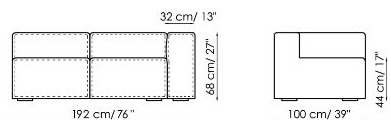

## End section sofa 235-245

Width: 235-245cm

Depth: 100cm

Height: 68cm

## End section sofa 185-195

Width: 185-195cm

Depth: 100cm

Height: 68cm

## End section sofa 165-175

Width: 165-175cm

Depth: 100cm

Height: 68cm

## Corner sofa 242

Width: 242cm

Depth: 100cm

Height: 68cm