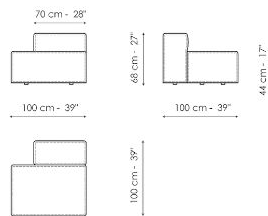

Width: 35cm  
 Depth: 100cm  
 Height: 68cm

**Low armrest 50x25**

Width: 25cm  
 Depth: 100cm  
 Height: 50cm

**Low armrest 50x35**

Width: 35cm  
 Depth: 100cm  
 Height: 50cm

**Pouf 100x150**

Width: 100cm  
 Depth: 150cm  
 Height: 44cm

Width: 50cm  
 Depth: -cm  
 Height: 50cm

**Combination**

Width: 380cm  
 Depth: 175cm  
 Height: 68cm

**Combination**

Width: 390cm  
 Depth: 225cm  
 Height: 68cm

**Combination**  
 Width: 342cm  
 Depth: 250cm  
 Height: 68cm

**Semi-corner 240**  
 Width: 240cm  
 Depth: 141cm  
 Height: 68cm

**Semi-corner 190**  
 Width: 190cm  
 Depth: 130cm  
 Height: 68cm

**Trapezium 180**  
 Width: 180cm  
 Depth: 125cm  
 Height: 68cm

**Trapezium 140**  
 Width: 140cm  
 Depth: 125cm  
 Height: 68cm

**Penisola**  
 Width: 100cm  
 Depth: 100cm  
 Height: 68cm

**Large armrest**  
 Width: 50cm  
 Depth: 100cm  
 Height: 50cm

**Combination**  
 Width: 380cm  
 Depth: 130cm  
 Height: 68cm

**Combination**  
 Width: 390cm  
 Depth: 141cm  
 Height: 68cm