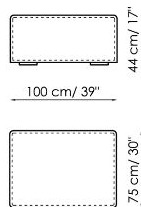

**Central section 210**

Width: 210cm  
 Depth: 100cm  
 Height: 68cm

**Central section 160**

Width: 160cm  
 Depth: 100cm  
 Height: 68cm

**Central section 140**

Width: 140cm  
 Depth: 100cm  
 Height: 68cm

**Central section 70 movable**

Width: 70cm  
 Depth: 100-125cm  
 Height: 68cm

**Backrest-corner depth 125**

Width: 32cm  
 Depth: 125cm  
 Height: 68cm

**Backrest-corner depth 100**

Width: 32cm  
 Depth: 100cm  
 Height: 68cm

**Chaise longue 150x70**

Width: 70cm  
 Depth: 150cm  
 Height: 68cm

**Penisola with backrest 100x150**

Width: 100cm  
 Depth: 150cm  
 Height: 68cm

**Penisola 100x150**

Width: 100cm  
 Depth: 150cm  
 Height: 44cm

**Penisola 100x100**

Width: 100cm  
 Depth: 100cm  
 Height: 44cm

**Penisola 100x75**

Width: 100cm  
 Depth: 75cm  
 Height: 44cm

**High armrest 68x25**

Width: 25cm  
 Depth: 100cm  
 Height: 68cm

**High armrest 68x35**