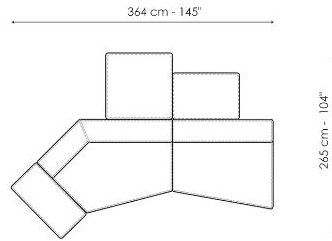

**Penisola 100x100**

Width: 100cm  
 Depth: 100cm  
 Height: 44cm

**Penisola 100x75**

Width: 100cm  
 Depth: 75cm  
 Height: 44cm

**High armrest 68x25**

Width: 25cm  
 Depth: 100cm  
 Height: 68cm

**High armrest 68x35**

Width: 50cm  
 Depth: -cm  
 Height: 50cm

**Combination**

Width: 380cm  
 Depth: 175cm  
 Height: 68cm

**Combination**

Width: 390cm  
 Depth: 225cm  
 Height: 68cm

**Combination**  
 Width: 342cm  
 Depth: 250cm  
 Height: 68cm

**Semi-corner 240**  
 Width: 240cm  
 Depth: 141cm  
 Height: 68cm

**Semi-corner 190**  
 Width: 190cm  
 Depth: 130cm  
 Height: 68cm

**Trapezium 180**  
 Width: 180cm  
 Depth: 125cm  
 Height: 68cm

**Trapezium 140**  
 Width: 140cm  
 Depth: 125cm  
 Height: 68cm

**Penisola**  
 Width: 100cm  
 Depth: 100cm  
 Height: 68cm

**Large armrest**  
 Width: 50cm  
 Depth: 100cm  
 Height: 50cm

**Combination**  
 Width: 380cm  
 Depth: 130cm  
 Height: 68cm

**Combination**  
 Width: 390cm  
 Depth: 141cm  
 Height: 68cm