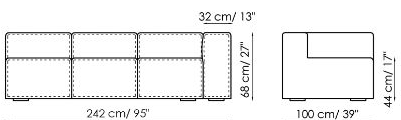

## End section sofa 235-245

Width: 235-245cm

Depth: 100cm

Height: 68cm

## End section sofa 185-195

Width: 185-195cm

Depth: 100cm

Height: 68cm

## End section sofa 165-175

Width: 165-175cm

Depth: 100cm

Height: 68cm

## Corner sofa 242

Width: 242cm

Depth: 100cm

Height: 68cm