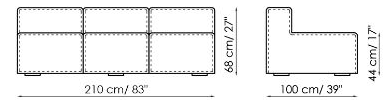

## Corner sofa 192

Width: 192cm

Depth: 100cm

Height: 68cm

## Corner sofa 172

Width: 172cm

Depth: 100cm

Height: 68cm

**Chaise longue 125-135x170**

Width: 125-135cm  
 Depth: 170cm  
 Height: 68cm

**Chaise longue 105-115x150**

Width: 105-115cm  
 Depth: 150cm  
 Height: 68cm

**Central section 210**

Width: 210cm  
 Depth: 100cm  
 Height: 68cm

**Central section 160**

Width: 160cm  
 Depth: 100cm  
 Height: 68cm

**Central section 140**

Width: 140cm  
 Depth: 100cm  
 Height: 68cm

**Central section 120**

Width: 120cm  
 Depth: 125cm  
 Height: 68cm

**Central section 120**

Width: 120cm  
 Depth: 100cm  
 Height: 68cm

**Central section 100**

Width: 100cm  
 Depth: 100cm  
 Height: 68cm