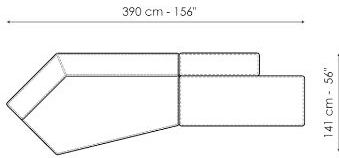

Width: 35cm  
 Depth: 100cm  
 Height: 68cm

**Low armrest 50x25**

Width: 25cm  
 Depth: 100cm  
 Height: 50cm

**Low armrest 50x35**

Width: 35cm  
 Depth: 100cm  
 Height: 50cm

**Pouf 100x150**

Width: 100cm  
 Depth: 150cm  
 Height: 44cm

Width: 50cm  
 Depth: -cm  
 Height: 50cm

**Combination**

Width: 380cm  
 Depth: 175cm  
 Height: 68cm

**Combination**

Width: 390cm  
 Depth: 225cm  
 Height: 68cm

**Combination**  
 Width: 342cm  
 Depth: 250cm  
 Height: 68cm

**Semi-corner 240**  
 Width: 240cm  
 Depth: 141cm  
 Height: 68cm

**Semi-corner 190**  
 Width: 190cm  
 Depth: 130cm  
 Height: 68cm

**Trapezium 180**  
 Width: 180cm  
 Depth: 125cm  
 Height: 68cm

**Trapezium 140**  
 Width: 140cm  
 Depth: 125cm  
 Height: 68cm

**Penisola**  
 Width: 100cm  
 Depth: 100cm  
 Height: 68cm

**Large armrest**  
 Width: 50cm  
 Depth: 100cm  
 Height: 50cm

**Combination**  
 Width: 380cm  
 Depth: 130cm  
 Height: 68cm

**Combination**  
 Width: 390cm  
 Depth: 141cm  
 Height: 68cm