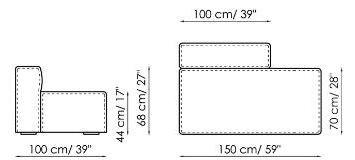

**Central section 120**

Width: 120cm  
 Depth: 125cm  
 Height: 68cm

**Central section 120**

Width: 120cm  
 Depth: 100cm  
 Height: 68cm

**Central section 100**

Width: 100cm  
 Depth: 100cm  
 Height: 68cm

**Central section 70**

Width: 70cm  
 Depth: 125cm  
 Height: 68cm

**Central section 70 movable**

Width: 70cm  
 Depth: 125-150cm  
 Height: 68cm

**Central section 70**

Width: 70cm  
 Depth: 100cm  
 Height: 68cm

**Central section 70 movable**

Width: 70cm  
 Depth: 100-125cm  
 Height: 68cm

**Backrest-corner depth 125**

Width: 32cm  
 Depth: 125cm  
 Height: 68cm

**Backrest-corner depth 100**

Width: 32cm  
 Depth: 100cm  
 Height: 68cm

**Chaise longue 150x70**

Width: 70cm  
 Depth: 150cm  
 Height: 68cm

**Penisola with backrest 100x150**

Width: 100cm  
 Depth: 150cm  
 Height: 68cm

**Penisola 100x150**

Width: 100cm  
 Depth: 150cm  
 Height: 44cm