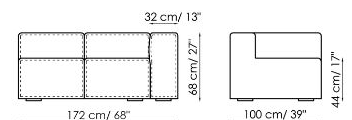

## End section sofa 165-175

Width: 165-175cm

Depth: 100cm

Height: 68cm

## Corner sofa 242

Width: 242cm

Depth: 100cm

Height: 68cm

## Corner sofa 192

Width: 192cm

Depth: 100cm

Height: 68cm

**Central section 210**

Width: 210cm  
 Depth: 100cm  
 Height: 68cm

**Central section 160**

Width: 160cm  
 Depth: 100cm  
 Height: 68cm

**Central section 140**

Width: 140cm  
 Depth: 100cm  
 Height: 68cm