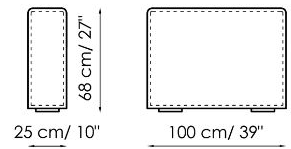

**Central section 210**

Width: 210cm  
 Depth: 100cm  
 Height: 68cm

**Central section 160**

Width: 160cm  
 Depth: 100cm  
 Height: 68cm

**Central section 140**

Width: 140cm  
 Depth: 100cm  
 Height: 68cm

**Central section 70 movable**

Width: 70cm  
 Depth: 100-125cm  
 Height: 68cm

**Backrest-corner depth 125**

Width: 32cm  
 Depth: 125cm  
 Height: 68cm

**Backrest-corner depth 100**

Width: 32cm  
 Depth: 100cm  
 Height: 68cm

**Chaise longue 150x70**

Width: 70cm  
 Depth: 150cm  
 Height: 68cm

**Penisola with backrest 100x150**

Width: 100cm  
 Depth: 150cm  
 Height: 68cm

**Penisola 100x150**

Width: 100cm  
 Depth: 150cm  
 Height: 44cm

**Penisola 100x100**

Width: 100cm  
 Depth: 100cm  
 Height: 44cm

**Penisola 100x75**

Width: 100cm  
 Depth: 75cm  
 Height: 44cm

**High armrest 68x25**

Width: 25cm  
 Depth: 100cm  
 Height: 68cm

**High armrest 68x35**