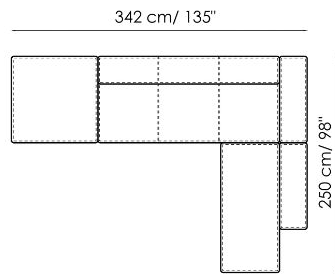

Width: 35cm  
 Depth: 100cm  
 Height: 68cm

**Low armrest 50x25**

Width: 25cm  
 Depth: 100cm  
 Height: 50cm

**Low armrest 50x35**

Width: 35cm  
 Depth: 100cm  
 Height: 50cm

**Pouf 100x150**

Width: 100cm  
 Depth: 150cm  
 Height: 44cm

**Pouf 100x100**

Width: 100cm  
 Depth: 100cm  
 Height: 44cm

**Pouf 100x75**

Width: 100cm  
 Depth: 75cm  
 Height: 44cm

**Pouf 93x75**

Width: 93cm  
 Depth: 75cm  
 Height: 44cm

**Feather cushion with edge**

Width: 50cm  
 Depth: -cm  
 Height: 50cm

**Combination**

Width: 380cm  
 Depth: 175cm  
 Height: 68cm

**Combination**

Width: 390cm  
 Depth: 225cm  
 Height: 68cm

**Combination**  
 Width: 342cm  
 Depth: 250cm  
 Height: 68cm

**Semi-corner 240**  
 Width: 240cm  
 Depth: 141cm  
 Height: 68cm

**Semi-corner 190**  
 Width: 190cm  
 Depth: 130cm  
 Height: 68cm

**Trapezium 180**  
 Width: 180cm  
 Depth: 125cm  
 Height: 68cm

**Trapezium 140**  
 Width: 140cm  
 Depth: 125cm  
 Height: 68cm