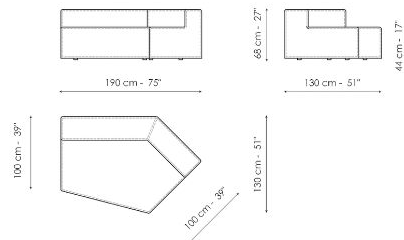

Width: 35cm  
 Depth: 100cm  
 Height: 68cm

**Low armrest 50x25**

Width: 25cm  
 Depth: 100cm  
 Height: 50cm

**Low armrest 50x35**

Width: 35cm  
 Depth: 100cm  
 Height: 50cm

**Pouf 100x150**

Width: 100cm  
 Depth: 150cm  
 Height: 44cm

**Pouf 100x100**

Width: 100cm  
 Depth: 100cm  
 Height: 44cm

**Pouf 100x75**

Width: 100cm  
 Depth: 75cm  
 Height: 44cm

**Pouf 93x75**

Width: 93cm  
 Depth: 75cm  
 Height: 44cm

**Feather cushion with edge**

Width: 50cm  
 Depth: -cm  
 Height: 50cm

**Combination**

Width: 380cm  
 Depth: 175cm  
 Height: 68cm

**Combination**

Width: 390cm  
 Depth: 225cm  
 Height: 68cm

**Combination**  
 Width: 342cm  
 Depth: 250cm  
 Height: 68cm

**Semi-corner 240**  
 Width: 240cm  
 Depth: 141cm  
 Height: 68cm

**Semi-corner 190**  
 Width: 190cm  
 Depth: 130cm  
 Height: 68cm

**Trapezium 180**  
 Width: 180cm  
 Depth: 125cm  
 Height: 68cm

**Trapezium 140**  
 Width: 140cm  
 Depth: 125cm  
 Height: 68cm