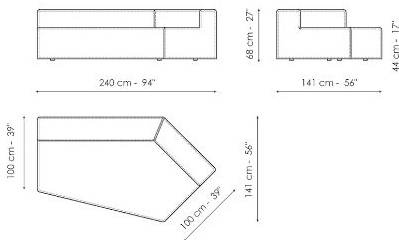

Width: 35cm  
 Depth: 100cm  
 Height: 68cm

**Low armrest 50x25**

Width: 25cm  
 Depth: 100cm  
 Height: 50cm

**Low armrest 50x35**

Width: 35cm  
 Depth: 100cm  
 Height: 50cm

**Pouf 100x150**

Width: 100cm  
 Depth: 150cm  
 Height: 44cm

**Pouf 100x100**

Width: 100cm  
 Depth: 100cm  
 Height: 44cm

**Pouf 100x75**

Width: 100cm  
 Depth: 75cm  
 Height: 44cm

**Pouf 93x75**

Width: 93cm  
 Depth: 75cm  
 Height: 44cm

**Feather cushion with edge**

Width: 50cm  
 Depth: -cm  
 Height: 50cm

**Combination**

Width: 380cm  
 Depth: 175cm  
 Height: 68cm

**Combination**

Width: 390cm  
 Depth: 225cm  
 Height: 68cm

**Combination**  
 Width: 342cm  
 Depth: 250cm  
 Height: 68cm

**Semi-corner 240**  
 Width: 240cm  
 Depth: 141cm  
 Height: 68cm

**Semi-corner 190**  
 Width: 190cm  
 Depth: 130cm  
 Height: 68cm

**Trapezium 180**  
 Width: 180cm  
 Depth: 125cm  
 Height: 68cm

**Trapezium 140**  
 Width: 140cm  
 Depth: 125cm  
 Height: 68cm