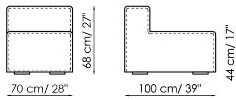

**Central section 210**

Width: 210cm  
 Depth: 100cm  
 Height: 68cm

**Central section 160**

Width: 160cm  
 Depth: 100cm  
 Height: 68cm

**Central section 140**

Width: 140cm  
 Depth: 100cm  
 Height: 68cm

**Central section 120**

Width: 120cm  
 Depth: 125cm  
 Height: 68cm

**Central section 120**

Width: 120cm  
 Depth: 100cm  
 Height: 68cm

**Central section 100**

Width: 100cm  
 Depth: 100cm  
 Height: 68cm

**Central section 70**

Width: 70cm  
 Depth: 125cm  
 Height: 68cm

**Central section 70 movable**

Width: 70cm  
 Depth: 125-150cm  
 Height: 68cm

**Central section 70**

Width: 70cm  
 Depth: 100cm  
 Height: 68cm

**Central section 70 movable**

Width: 70cm  
 Depth: 100-125cm  
 Height: 68cm

**Backrest-corner depth 125**

Width: 32cm  
 Depth: 125cm  
 Height: 68cm

**Backrest-corner depth 100**

Width: 32cm  
 Depth: 100cm  
 Height: 68cm