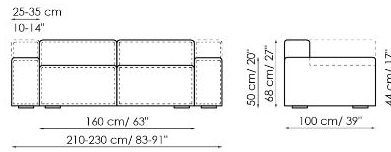

## Sofa 260-280

Width: 260-280cm

Depth: 100cm

Height: 68cm

## Sofa 210-230

Width: 210-230cm

Depth: 100cm

Height: 68cm

**Central section 210**

Width: 210cm  
 Depth: 100cm  
 Height: 68cm

**Central section 160**

Width: 160cm  
 Depth: 100cm  
 Height: 68cm

**Central section 140**

Width: 140cm  
 Depth: 100cm  
 Height: 68cm

**Central section 70 movable**

Width: 70cm  
 Depth: 100-125cm  
 Height: 68cm

**Backrest-corner depth 125**

Width: 32cm  
 Depth: 125cm  
 Height: 68cm

**Backrest-corner depth 100**

Width: 32cm  
 Depth: 100cm  
 Height: 68cm