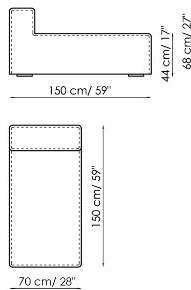

**Central section 210**

Width: 210cm  
 Depth: 100cm  
 Height: 68cm

**Central section 160**

Width: 160cm  
 Depth: 100cm  
 Height: 68cm

**Central section 140**

Width: 140cm  
 Depth: 100cm  
 Height: 68cm

**Central section 70**

Width: 70cm  
 Depth: 125cm  
 Height: 68cm

**Central section 70 movable**

Width: 70cm  
 Depth: 125-150cm  
 Height: 68cm

**Central section 70**

Width: 70cm  
 Depth: 100cm  
 Height: 68cm

**Central section 70 movable**

Width: 70cm  
 Depth: 100-125cm  
 Height: 68cm

**Backrest-corner depth 125**

Width: 32cm  
 Depth: 125cm  
 Height: 68cm

**Backrest-corner depth 100**

Width: 32cm  
 Depth: 100cm  
 Height: 68cm

**Chaise longue 150x70**

Width: 70cm  
 Depth: 150cm  
 Height: 68cm

**Penisola with backrest 100x150**

Width: 100cm  
 Depth: 150cm  
 Height: 68cm

**Penisola 100x150**

Width: 100cm  
 Depth: 150cm  
 Height: 44cm