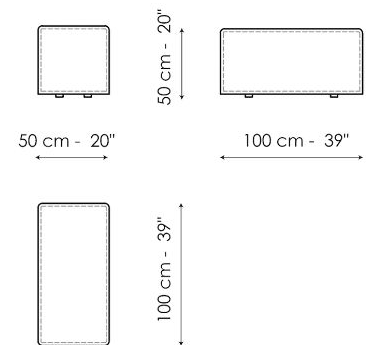

**Pouf 100x100**

Width: 100cm  
 Depth: 100cm  
 Height: 44cm

**Pouf 100x75**

Width: 100cm  
 Depth: 75cm  
 Height: 44cm

**Pouf 93x75**

Width: 93cm  
 Depth: 75cm  
 Height: 44cm

**Feather cushion with edge**

Width: 50cm  
 Depth: -cm  
 Height: 50cm

**Combination**

Width: 380cm  
 Depth: 175cm  
 Height: 68cm

**Combination**

Width: 390cm  
 Depth: 225cm  
 Height: 68cm

**Combination**  
 Width: 342cm  
 Depth: 250cm  
 Height: 68cm

**Semi-corner 240**  
 Width: 240cm  
 Depth: 141cm  
 Height: 68cm

**Semi-corner 190**  
 Width: 190cm  
 Depth: 130cm  
 Height: 68cm

**Trapezium 180**  
 Width: 180cm  
 Depth: 125cm  
 Height: 68cm

**Trapezium 140**  
 Width: 140cm  
 Depth: 125cm  
 Height: 68cm

**Penisola**  
 Width: 100cm  
 Depth: 100cm  
 Height: 68cm

**Large armrest**  
 Width: 50cm  
 Depth: 100cm  
 Height: 50cm

**Combination**  
 Width: 380cm  
 Depth: 130cm  
 Height: 68cm

**Combination**  
 Width: 390cm  
 Depth: 141cm  
 Height: 68cm