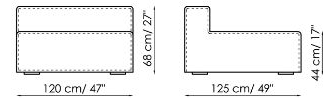

## Corner sofa 172

Width: 172cm

Depth: 100cm

Height: 68cm

**Chaise longue 125-135x170**

Width: 125-135cm  
 Depth: 170cm  
 Height: 68cm

**Chaise longue 105-115x150**

Width: 105-115cm  
 Depth: 150cm  
 Height: 68cm

**Central section 210**

Width: 210cm  
 Depth: 100cm  
 Height: 68cm

**Central section 160**

Width: 160cm  
 Depth: 100cm  
 Height: 68cm

**Central section 140**

Width: 140cm  
 Depth: 100cm  
 Height: 68cm

**Central section 120**

Width: 120cm  
 Depth: 125cm  
 Height: 68cm

**Central section 120**

Width: 120cm  
 Depth: 100cm  
 Height: 68cm

**Central section 100**

Width: 100cm  
 Depth: 100cm  
 Height: 68cm

**Central section 70**

Width: 70cm  
 Depth: 125cm  
 Height: 68cm

**Central section 70 movable**

Width: 70cm  
 Depth: 125-150cm  
 Height: 68cm

**Central section 70**

Width: 70cm  
 Depth: 100cm  
 Height: 68cm