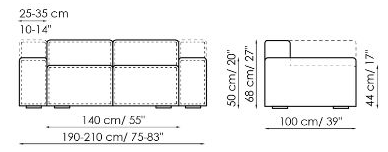

## Sofa 260-280

Width: 260-280cm

Depth: 100cm

Height: 68cm

## Sofa 210-230

Width: 210-230cm

Depth: 100cm

Height: 68cm

## End section sofa 235-245

Width: 235-245cm

Depth: 100cm

Height: 68cm

**Central section 210**

Width: 210cm  
 Depth: 100cm  
 Height: 68cm

**Central section 160**

Width: 160cm  
 Depth: 100cm  
 Height: 68cm

**Central section 140**

Width: 140cm  
 Depth: 100cm  
 Height: 68cm