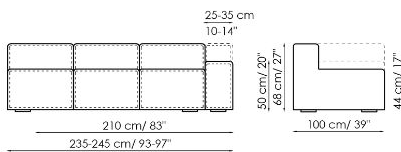

## Sofa 260-280

Width: 260-280cm

Depth: 100cm

Height: 68cm

## Sofa 210-230

Width: 210-230cm

Depth: 100cm

Height: 68cm

## Sofa 190-210

Width: 190-210cm

Depth: 100cm

Height: 68cm

## End section sofa 235-245

Width: 235-245cm

Depth: 100cm

Height: 68cm