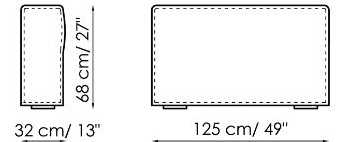

**Central section 210**

Width: 210cm  
 Depth: 100cm  
 Height: 68cm

**Central section 160**

Width: 160cm  
 Depth: 100cm  
 Height: 68cm

**Central section 140**

Width: 140cm  
 Depth: 100cm  
 Height: 68cm

**Central section 120**

Width: 120cm  
 Depth: 125cm  
 Height: 68cm

**Central section 120**

Width: 120cm  
 Depth: 100cm  
 Height: 68cm

**Central section 100**

Width: 100cm  
 Depth: 100cm  
 Height: 68cm

**Central section 70**

Width: 70cm  
 Depth: 125cm  
 Height: 68cm

**Central section 70 movable**

Width: 70cm  
 Depth: 125-150cm  
 Height: 68cm

**Central section 70**

Width: 70cm  
 Depth: 100cm  
 Height: 68cm

**Central section 70 movable**

Width: 70cm  
 Depth: 100-125cm  
 Height: 68cm

**Backrest-corner depth 125**

Width: 32cm  
 Depth: 125cm  
 Height: 68cm

**Backrest-corner depth 100**

Width: 32cm  
 Depth: 100cm  
 Height: 68cm