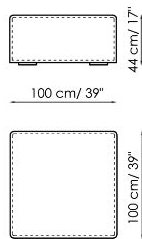

**Central section 210**

Width: 210cm  
 Depth: 100cm  
 Height: 68cm

**Central section 160**

Width: 160cm  
 Depth: 100cm  
 Height: 68cm

**Central section 140**

Width: 140cm  
 Depth: 100cm  
 Height: 68cm

**Central section 70 movable**

Width: 70cm  
 Depth: 100-125cm  
 Height: 68cm

**Backrest-corner depth 125**

Width: 32cm  
 Depth: 125cm  
 Height: 68cm

**Backrest-corner depth 100**

Width: 32cm  
 Depth: 100cm  
 Height: 68cm

**Chaise longue 150x70**

Width: 70cm  
 Depth: 150cm  
 Height: 68cm

**Penisola with backrest 100x150**

Width: 100cm  
 Depth: 150cm  
 Height: 68cm

**Penisola 100x150**

Width: 100cm  
 Depth: 150cm  
 Height: 44cm

**Penisola 100x100**

Width: 100cm  
 Depth: 100cm  
 Height: 44cm

**Penisola 100x75**

Width: 100cm  
 Depth: 75cm  
 Height: 44cm

**High armrest 68x25**

Width: 25cm  
 Depth: 100cm  
 Height: 68cm

**High armrest 68x35**