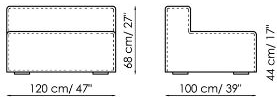

## Corner sofa 172

Width: 172cm

Depth: 100cm

Height: 68cm

**Chaise longue 125-135x170**

Width: 125-135cm  
 Depth: 170cm  
 Height: 68cm

**Chaise longue 105-115x150**

Width: 105-115cm  
 Depth: 150cm  
 Height: 68cm

**Central section 210**

Width: 210cm  
 Depth: 100cm  
 Height: 68cm

**Central section 160**

Width: 160cm  
 Depth: 100cm  
 Height: 68cm

**Central section 140**

Width: 140cm  
 Depth: 100cm  
 Height: 68cm

**Central section 120**

Width: 120cm  
 Depth: 125cm  
 Height: 68cm

**Central section 120**

Width: 120cm  
 Depth: 100cm  
 Height: 68cm

**Central section 100**

Width: 100cm  
 Depth: 100cm  
 Height: 68cm

**Central section 70**

Width: 70cm  
 Depth: 125cm  
 Height: 68cm

**Central section 70 movable**

Width: 70cm  
 Depth: 125-150cm  
 Height: 68cm

**Central section 70**

Width: 70cm  
 Depth: 100cm  
 Height: 68cm