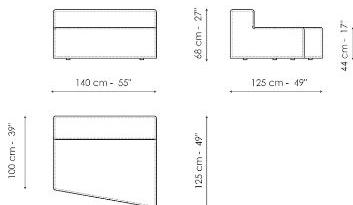

Width: 35cm  
 Depth: 100cm  
 Height: 68cm

**Low armrest 50x25**

Width: 25cm  
 Depth: 100cm  
 Height: 50cm

**Low armrest 50x35**

Width: 35cm  
 Depth: 100cm  
 Height: 50cm

**Pouf 100x150**

Width: 100cm  
 Depth: 150cm  
 Height: 44cm

**Pouf 100x100**

Width: 100cm  
 Depth: 100cm  
 Height: 44cm

**Pouf 100x75**

Width: 100cm  
 Depth: 75cm  
 Height: 44cm

**Pouf 93x75**

Width: 93cm  
 Depth: 75cm  
 Height: 44cm

**Feather cushion with edge**

Width: 50cm  
 Depth: -cm  
 Height: 50cm

**Combination**

Width: 380cm  
 Depth: 175cm  
 Height: 68cm

**Combination**

Width: 390cm  
 Depth: 225cm  
 Height: 68cm

**Combination**  
 Width: 342cm  
 Depth: 250cm  
 Height: 68cm

**Semi-corner 240**  
 Width: 240cm  
 Depth: 141cm  
 Height: 68cm

**Semi-corner 190**  
 Width: 190cm  
 Depth: 130cm  
 Height: 68cm

**Trapezium 180**  
 Width: 180cm  
 Depth: 125cm  
 Height: 68cm

**Trapezium 140**  
 Width: 140cm  
 Depth: 125cm  
 Height: 68cm