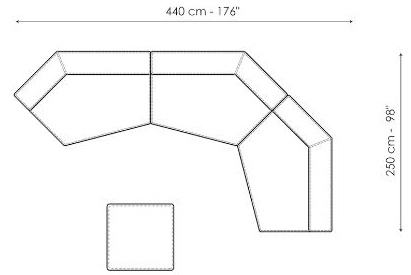

Combination
Width: 440cm
Depth: 250cm
Height: 68cm