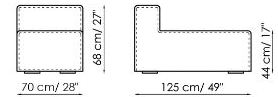

**Central section 210**

Width: 210cm  
 Depth: 100cm  
 Height: 68cm

**Central section 160**

Width: 160cm  
 Depth: 100cm  
 Height: 68cm

**Central section 140**

Width: 140cm  
 Depth: 100cm  
 Height: 68cm

**Central section 120**

Width: 120cm  
 Depth: 125cm  
 Height: 68cm

**Central section 120**

Width: 120cm  
 Depth: 100cm  
 Height: 68cm

**Central section 100**

Width: 100cm  
 Depth: 100cm  
 Height: 68cm

**Central section 70**

Width: 70cm  
 Depth: 125cm  
 Height: 68cm

**Central section 70 movable**

Width: 70cm  
 Depth: 125-150cm  
 Height: 68cm

**Central section 70**

Width: 70cm  
 Depth: 100cm  
 Height: 68cm

**Central section 70 movable**

Width: 70cm  
 Depth: 100-125cm  
 Height: 68cm

**Backrest-corner depth 125**

Width: 32cm  
 Depth: 125cm  
 Height: 68cm

**Backrest-corner depth 100**

Width: 32cm  
 Depth: 100cm  
 Height: 68cm