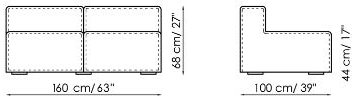

## Corner sofa 192

Width: 192cm

Depth: 100cm

Height: 68cm

## Corner sofa 172

Width: 172cm

Depth: 100cm

Height: 68cm

**Chaise longue 125-135x170**

Width: 125-135cm  
 Depth: 170cm  
 Height: 68cm

**Chaise longue 105-115x150**

Width: 105-115cm  
 Depth: 150cm  
 Height: 68cm

**Central section 210**

Width: 210cm  
 Depth: 100cm  
 Height: 68cm

**Central section 160**

Width: 160cm  
 Depth: 100cm  
 Height: 68cm

**Central section 140**

Width: 140cm  
 Depth: 100cm  
 Height: 68cm

**Central section 120**

Width: 120cm  
 Depth: 125cm  
 Height: 68cm

**Central section 120**

Width: 120cm  
 Depth: 100cm  
 Height: 68cm

**Central section 100**

Width: 100cm  
 Depth: 100cm  
 Height: 68cm