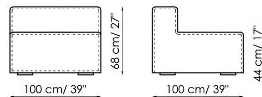

## Corner sofa 172

Width: 172cm

Depth: 100cm

Height: 68cm

**Chaise longue 125-135x170**

Width: 125-135cm  
 Depth: 170cm  
 Height: 68cm

**Chaise longue 105-115x150**

Width: 105-115cm  
 Depth: 150cm  
 Height: 68cm

**Central section 210**

Width: 210cm  
 Depth: 100cm  
 Height: 68cm

**Central section 160**

Width: 160cm  
 Depth: 100cm  
 Height: 68cm

**Central section 140**

Width: 140cm  
 Depth: 100cm  
 Height: 68cm

**Central section 120**

Width: 120cm  
 Depth: 125cm  
 Height: 68cm

**Central section 120**

Width: 120cm  
 Depth: 100cm  
 Height: 68cm

**Central section 100**

Width: 100cm  
 Depth: 100cm  
 Height: 68cm

**Central section 70**

Width: 70cm  
 Depth: 125cm  
 Height: 68cm

**Central section 70 movable**

Width: 70cm  
 Depth: 125-150cm  
 Height: 68cm

**Central section 70**

Width: 70cm  
 Depth: 100cm  
 Height: 68cm