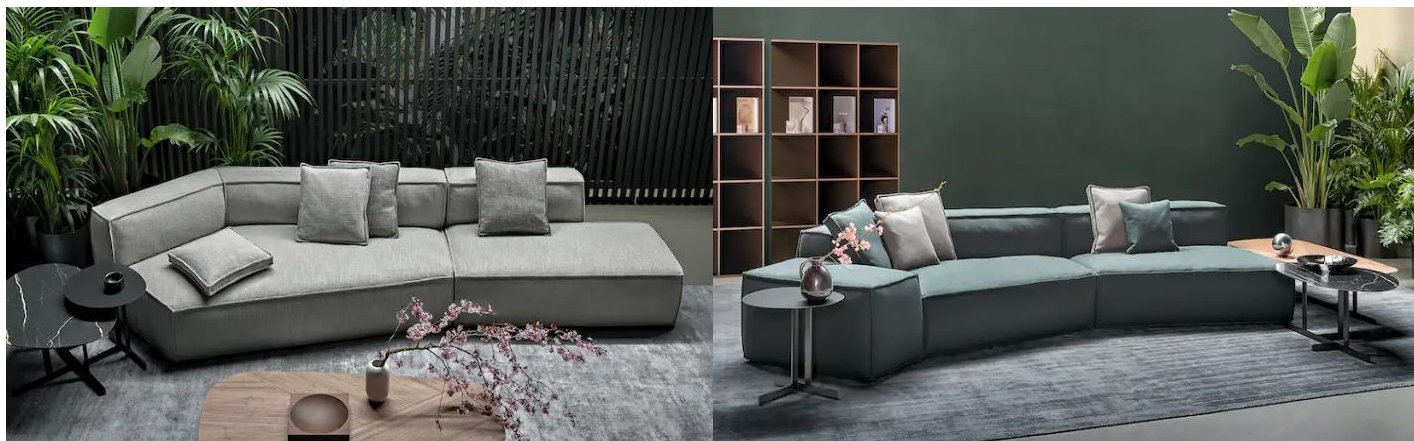

## Peanut B, Peanut B.X

Great expressive value for a piece of furniture destined to stimulate our most creative and fanciful side; an enveloping softness which confers intense moments of relaxation day after day. Thanks to the many elements from which it is possible to choose, the Peanut B design sofa for living rooms is an extremely versatile sofa which adapts to every style or space requirement. Peanut B can also be arranged like an island and be placed at the centre of the room to create a space in which to socialise. There are also some elements available with a mechanism that allows the seat to be extended, for even more comfort. The removable upholstery is in fabric or leather, and can be chosen in a solid colour or with different colours and patterns for every module that composes the sofa, in this way offering a further opportunity of personalisation. The Peanut B. family of upholstered

furniture has been expanded to include new elements that stimulate the creative and imaginative side of those who enjoy them. Thanks to new elements with asymmetrical, pentagonal and trapezoidal shapes, available in various dimensions and combinations with existing regular elements, Peanut B.X becomes extremely versatile and customisable: an island of softness, a symbol of relaxation, the standout feature of the living area thanks to its unique personality. "Two-sided" design remains the distinctive element of the sofa's architecture, which is perfectly expressed by the inclusion of the new armrests and poufs. The contours of the stitching, which surround the soft volumes of the seats, contrast with the more austere and geometric shapes of the frame with different seat depths: the result is a sofa that can adapt to any space and style requirement.