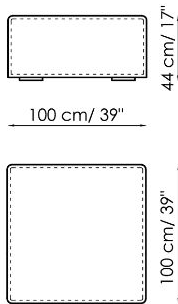

**Central section 210**

Width: 210cm  
 Depth: 100cm  
 Height: 68cm

**Central section 160**

Width: 160cm  
 Depth: 100cm  
 Height: 68cm

**Central section 140**

Width: 140cm  
 Depth: 100cm  
 Height: 68cm

**Penisola 100x100**

Width: 100cm  
 Depth: 100cm  
 Height: 44cm

**Penisola 100x75**

Width: 100cm  
 Depth: 75cm  
 Height: 44cm

**High armrest 68x25**

Width: 25cm  
 Depth: 100cm  
 Height: 68cm

**High armrest 68x35**

Width: 35cm  
 Depth: 100cm  
 Height: 68cm

**Low armrest 50x25**

Width: 25cm  
 Depth: 100cm  
 Height: 50cm

**Low armrest 50x35**

Width: 35cm  
 Depth: 100cm  
 Height: 50cm

**Pouf 100x150**

Width: 100cm  
 Depth: 150cm  
 Height: 44cm

**Pouf 100x100**

Width: 100cm  
 Depth: 100cm  
 Height: 44cm

**Pouf 100x75**

Width: 100cm  
 Depth: 75cm  
 Height: 44cm

**Pouf 93x75**

Width: 93cm  
 Depth: 75cm  
 Height: 44cm

**Feather cushion with edge**