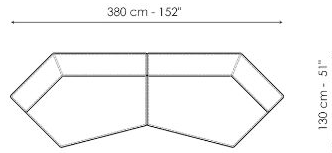

**Penisola 100x100**

Width: 100cm  
 Depth: 100cm  
 Height: 44cm

**Penisola 100x75**

Width: 100cm  
 Depth: 75cm  
 Height: 44cm

**High armrest 68x25**

Width: 25cm  
 Depth: 100cm  
 Height: 68cm

**High armrest 68x35**

Width: 50cm  
 Depth: -cm  
 Height: 50cm

**Combination**

Width: 380cm  
 Depth: 175cm  
 Height: 68cm

**Combination**

Width: 390cm  
 Depth: 225cm  
 Height: 68cm

**Combination**  
 Width: 342cm  
 Depth: 250cm  
 Height: 68cm

**Semi-corner 240**  
 Width: 240cm  
 Depth: 141cm  
 Height: 68cm

**Semi-corner 190**  
 Width: 190cm  
 Depth: 130cm  
 Height: 68cm

**Trapezium 180**  
 Width: 180cm  
 Depth: 125cm  
 Height: 68cm

**Trapezium 140**  
 Width: 140cm  
 Depth: 125cm  
 Height: 68cm

**Penisola**  
 Width: 100cm  
 Depth: 100cm  
 Height: 68cm

**Large armrest**  
 Width: 50cm  
 Depth: 100cm  
 Height: 50cm

**Combination**  
 Width: 380cm  
 Depth: 130cm  
 Height: 68cm

**Combination**  
 Width: 390cm  
 Depth: 141cm  
 Height: 68cm