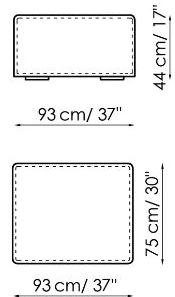

**Chaise longue 150x70**

Width: 70cm  
 Depth: 150cm  
 Height: 68cm

**Penisola with backrest 100x150**

Width: 100cm  
 Depth: 150cm  
 Height: 68cm

**Penisola 100x150**

Width: 100cm  
 Depth: 150cm  
 Height: 44cm

**Penisola 100x100**

Width: 100cm  
 Depth: 100cm  
 Height: 44cm

**Penisola 100x75**

Width: 100cm  
 Depth: 75cm  
 Height: 44cm

**High armrest 68x25**

Width: 25cm  
 Depth: 100cm  
 Height: 68cm

**High armrest 68x35**

Width: 35cm  
 Depth: 100cm  
 Height: 68cm

**Low armrest 50x25**

Width: 25cm  
 Depth: 100cm  
 Height: 50cm

**Low armrest 50x35**

Width: 35cm  
 Depth: 100cm  
 Height: 50cm

**Pouf 100x150**

Width: 100cm  
 Depth: 150cm  
 Height: 44cm

**Pouf 100x100**

Width: 100cm  
 Depth: 100cm  
 Height: 44cm

**Pouf 100x75**

Width: 100cm  
 Depth: 75cm  
 Height: 44cm

**Pouf 93x75**

Width: 93cm  
 Depth: 75cm  
 Height: 44cm

**Feather cushion with edge**