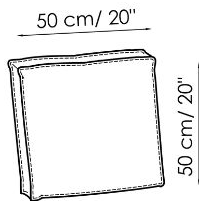

**Penisola 100x100**

Width: 100cm  
 Depth: 100cm  
 Height: 44cm

**Penisola 100x75**

Width: 100cm  
 Depth: 75cm  
 Height: 44cm

**High armrest 68x25**

Width: 25cm  
 Depth: 100cm  
 Height: 68cm

**High armrest 68x35**

Width: 35cm  
 Depth: 100cm  
 Height: 68cm

**Low armrest 50x25**

Width: 25cm  
 Depth: 100cm  
 Height: 50cm

**Low armrest 50x35**

Width: 35cm  
 Depth: 100cm  
 Height: 50cm

**Pouf 100x150**

Width: 100cm  
 Depth: 150cm  
 Height: 44cm

**Pouf 100x100**

Width: 100cm  
 Depth: 100cm  
 Height: 44cm

**Pouf 100x75**

Width: 100cm  
 Depth: 75cm  
 Height: 44cm

**Pouf 93x75**

Width: 93cm  
 Depth: 75cm  
 Height: 44cm

**Feather cushion with edge**

Width: 50cm  
 Depth: -cm  
 Height: 50cm

**Combination**

Width: 380cm  
 Depth: 175cm  
 Height: 68cm

**Combination**

Width: 390cm  
 Depth: 225cm  
 Height: 68cm

**Combination**  
 Width: 342cm  
 Depth: 250cm  
 Height: 68cm