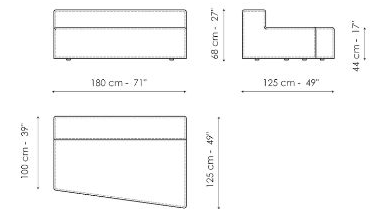

Width: 35cm  
 Depth: 100cm  
 Height: 68cm

**Low armrest 50x25**

Width: 25cm  
 Depth: 100cm  
 Height: 50cm

**Low armrest 50x35**

Width: 35cm  
 Depth: 100cm  
 Height: 50cm

**Pouf 100x150**

Width: 100cm  
 Depth: 150cm  
 Height: 44cm

**Pouf 100x100**

Width: 100cm  
 Depth: 100cm  
 Height: 44cm

**Pouf 100x75**

Width: 100cm  
 Depth: 75cm  
 Height: 44cm

**Pouf 93x75**

Width: 93cm  
 Depth: 75cm  
 Height: 44cm

**Feather cushion with edge**

Width: 50cm  
 Depth: -cm  
 Height: 50cm

**Combination**

Width: 380cm  
 Depth: 175cm  
 Height: 68cm

**Combination**

Width: 390cm  
 Depth: 225cm  
 Height: 68cm

**Combination**  
 Width: 342cm  
 Depth: 250cm  
 Height: 68cm

**Semi-corner 240**  
 Width: 240cm  
 Depth: 141cm  
 Height: 68cm

**Semi-corner 190**  
 Width: 190cm  
 Depth: 130cm  
 Height: 68cm

**Trapezium 180**  
 Width: 180cm  
 Depth: 125cm  
 Height: 68cm

**Trapezium 140**  
 Width: 140cm  
 Depth: 125cm  
 Height: 68cm