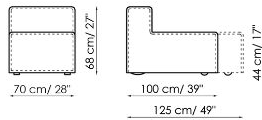

**Central section 210**

Width: 210cm  
 Depth: 100cm  
 Height: 68cm

**Central section 160**

Width: 160cm  
 Depth: 100cm  
 Height: 68cm

**Central section 140**

Width: 140cm  
 Depth: 100cm  
 Height: 68cm

**Central section 120**

Width: 120cm  
 Depth: 125cm  
 Height: 68cm

**Central section 120**

Width: 120cm  
 Depth: 100cm  
 Height: 68cm

**Central section 100**

Width: 100cm  
 Depth: 100cm  
 Height: 68cm

**Central section 70**

Width: 70cm  
 Depth: 125cm  
 Height: 68cm

**Central section 70 movable**

Width: 70cm  
 Depth: 125-150cm  
 Height: 68cm

**Central section 70**

Width: 70cm  
 Depth: 100cm  
 Height: 68cm

**Central section 70 movable**

Width: 70cm  
 Depth: 100-125cm  
 Height: 68cm

**Backrest-corner depth 125**

Width: 32cm  
 Depth: 125cm  
 Height: 68cm

**Backrest-corner depth 100**

Width: 32cm  
 Depth: 100cm  
 Height: 68cm