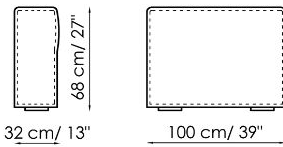

**Central section 210**

Width: 210cm  
 Depth: 100cm  
 Height: 68cm

**Central section 160**

Width: 160cm  
 Depth: 100cm  
 Height: 68cm

**Central section 140**

Width: 140cm  
 Depth: 100cm  
 Height: 68cm

**Central section 120**

Width: 120cm  
 Depth: 125cm  
 Height: 68cm

**Central section 120**

Width: 120cm  
 Depth: 100cm  
 Height: 68cm

**Central section 100**

Width: 100cm  
 Depth: 100cm  
 Height: 68cm

**Central section 70**

Width: 70cm  
 Depth: 125cm  
 Height: 68cm

**Central section 70 movable**

Width: 70cm  
 Depth: 125-150cm  
 Height: 68cm

**Central section 70**

Width: 70cm  
 Depth: 100cm  
 Height: 68cm

**Central section 70 movable**

Width: 70cm  
 Depth: 100-125cm  
 Height: 68cm

**Backrest-corner depth 125**

Width: 32cm  
 Depth: 125cm  
 Height: 68cm

**Backrest-corner depth 100**

Width: 32cm  
 Depth: 100cm  
 Height: 68cm