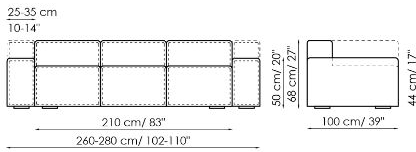

Data sheet

Sofa 260-280

Width: 260-280cm

Depth: 100cm

Height: 68cm