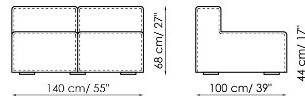

## Corner sofa 192

Width: 192cm

Depth: 100cm

Height: 68cm

## Corner sofa 172

Width: 172cm

Depth: 100cm

Height: 68cm

**Chaise longue 125-135x170**

Width: 125-135cm  
 Depth: 170cm  
 Height: 68cm

**Chaise longue 105-115x150**

Width: 105-115cm  
 Depth: 150cm  
 Height: 68cm

**Central section 210**

Width: 210cm  
 Depth: 100cm  
 Height: 68cm

**Central section 160**

Width: 160cm  
 Depth: 100cm  
 Height: 68cm

**Central section 140**

Width: 140cm  
 Depth: 100cm  
 Height: 68cm

**Central section 120**

Width: 120cm  
 Depth: 125cm  
 Height: 68cm

**Central section 120**

Width: 120cm  
 Depth: 100cm  
 Height: 68cm

**Central section 100**

Width: 100cm  
 Depth: 100cm  
 Height: 68cm