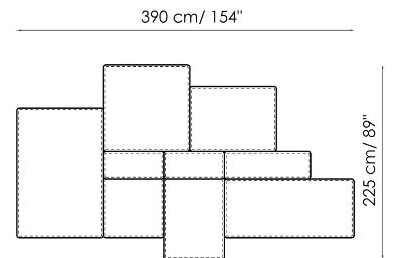

**Penisola 100x100**

Width: 100cm  
 Depth: 100cm  
 Height: 44cm

**Penisola 100x75**

Width: 100cm  
 Depth: 75cm  
 Height: 44cm

**High armrest 68x25**

Width: 25cm  
 Depth: 100cm  
 Height: 68cm

**High armrest 68x35**

Width: 35cm  
 Depth: 100cm  
 Height: 68cm

**Low armrest 50x25**

Width: 25cm  
 Depth: 100cm  
 Height: 50cm

**Low armrest 50x35**

Width: 35cm  
 Depth: 100cm  
 Height: 50cm

**Pouf 100x150**

Width: 100cm  
 Depth: 150cm  
 Height: 44cm

**Pouf 100x100**

Width: 100cm  
 Depth: 100cm  
 Height: 44cm

**Pouf 100x75**

Width: 100cm  
 Depth: 75cm  
 Height: 44cm

**Pouf 93x75**

Width: 93cm  
 Depth: 75cm  
 Height: 44cm

**Feather cushion with edge**

Width: 50cm  
 Depth: -cm  
 Height: 50cm

**Combination**

Width: 380cm  
 Depth: 175cm  
 Height: 68cm

**Combination**

Width: 390cm  
 Depth: 225cm  
 Height: 68cm

**Combination**  
 Width: 342cm  
 Depth: 250cm  
 Height: 68cm