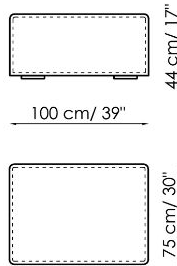

**Chaise longue 150x70**

Width: 70cm  
 Depth: 150cm  
 Height: 68cm

**Penisola with backrest 100x150**

Width: 100cm  
 Depth: 150cm  
 Height: 68cm

**Penisola 100x150**

Width: 100cm  
 Depth: 150cm  
 Height: 44cm

**Penisola 100x100**

Width: 100cm  
 Depth: 100cm  
 Height: 44cm

**Penisola 100x75**

Width: 100cm  
 Depth: 75cm  
 Height: 44cm

**High armrest 68x25**

Width: 25cm  
 Depth: 100cm  
 Height: 68cm

**High armrest 68x35**

Width: 35cm  
 Depth: 100cm  
 Height: 68cm

**Low armrest 50x25**

Width: 25cm  
 Depth: 100cm  
 Height: 50cm

**Low armrest 50x35**

Width: 35cm  
 Depth: 100cm  
 Height: 50cm

**Pouf 100x150**

Width: 100cm  
 Depth: 150cm  
 Height: 44cm

**Pouf 100x100**

Width: 100cm  
 Depth: 100cm  
 Height: 44cm

**Pouf 100x75**

Width: 100cm  
 Depth: 75cm  
 Height: 44cm

**Pouf 93x75**

Width: 93cm  
 Depth: 75cm  
 Height: 44cm

**Feather cushion with edge**