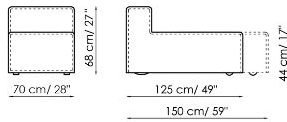

**Central section 210**

Width: 210cm  
 Depth: 100cm  
 Height: 68cm

**Central section 160**

Width: 160cm  
 Depth: 100cm  
 Height: 68cm

**Central section 140**

Width: 140cm  
 Depth: 100cm  
 Height: 68cm

**Central section 120**

Width: 120cm  
 Depth: 125cm  
 Height: 68cm

**Central section 120**

Width: 120cm  
 Depth: 100cm  
 Height: 68cm

**Central section 100**

Width: 100cm  
 Depth: 100cm  
 Height: 68cm

**Central section 70**

Width: 70cm  
 Depth: 125cm  
 Height: 68cm

**Central section 70 movable**

Width: 70cm  
 Depth: 125-150cm  
 Height: 68cm

**Central section 70**

Width: 70cm  
 Depth: 100cm  
 Height: 68cm

**Central section 70 movable**

Width: 70cm  
 Depth: 100-125cm  
 Height: 68cm

**Backrest-corner depth 125**

Width: 32cm  
 Depth: 125cm  
 Height: 68cm

**Backrest-corner depth 100**

Width: 32cm  
 Depth: 100cm  
 Height: 68cm