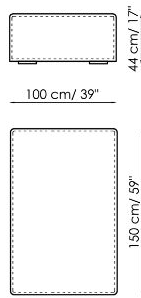

**Central section 210**

Width: 210cm  
 Depth: 100cm  
 Height: 68cm

**Central section 160**

Width: 160cm  
 Depth: 100cm  
 Height: 68cm

**Central section 140**

Width: 140cm  
 Depth: 100cm  
 Height: 68cm

**Central section 120**

Width: 120cm  
 Depth: 125cm  
 Height: 68cm

**Central section 120**

Width: 120cm  
 Depth: 100cm  
 Height: 68cm

**Central section 100**

Width: 100cm  
 Depth: 100cm  
 Height: 68cm

**Central section 70 movable**

Width: 70cm  
 Depth: 100-125cm  
 Height: 68cm

**Backrest-corner depth 125**

Width: 32cm  
 Depth: 125cm  
 Height: 68cm

**Backrest-corner depth 100**

Width: 32cm  
 Depth: 100cm  
 Height: 68cm

**Chaise longue 150x70**

Width: 70cm  
 Depth: 150cm  
 Height: 68cm

**Penisola with backrest 100x150**

Width: 100cm  
 Depth: 150cm  
 Height: 68cm

**Penisola 100x150**

Width: 100cm  
 Depth: 150cm  
 Height: 44cm