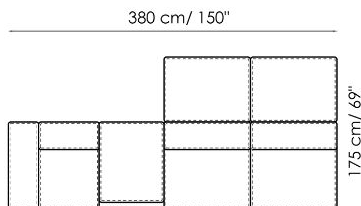

**Penisola 100x100**

Width: 100cm  
 Depth: 100cm  
 Height: 44cm

**Penisola 100x75**

Width: 100cm  
 Depth: 75cm  
 Height: 44cm

**High armrest 68x25**

Width: 25cm  
 Depth: 100cm  
 Height: 68cm

**High armrest 68x35**

Width: 35cm  
 Depth: 100cm  
 Height: 68cm

**Low armrest 50x25**

Width: 25cm  
 Depth: 100cm  
 Height: 50cm

**Low armrest 50x35**

Width: 35cm  
 Depth: 100cm  
 Height: 50cm

**Pouf 100x150**

Width: 100cm  
 Depth: 150cm  
 Height: 44cm

**Pouf 100x100**

Width: 100cm  
 Depth: 100cm  
 Height: 44cm

**Pouf 100x75**

Width: 100cm  
 Depth: 75cm  
 Height: 44cm

**Pouf 93x75**

Width: 93cm  
 Depth: 75cm  
 Height: 44cm

**Feather cushion with edge**

Width: 50cm  
 Depth: -cm  
 Height: 50cm

**Combination**

Width: 380cm  
 Depth: 175cm  
 Height: 68cm

**Combination**

Width: 390cm  
 Depth: 225cm  
 Height: 68cm

**Combination**  
 Width: 342cm  
 Depth: 250cm  
 Height: 68cm