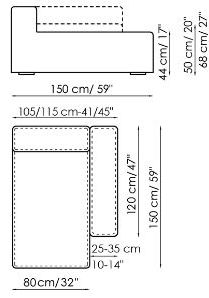

## Corner sofa 192

Width: 192cm

Depth: 100cm

Height: 68cm

## Corner sofa 172

Width: 172cm

Depth: 100cm

Height: 68cm

**Chaise longue 125-135x170**

Width: 125-135cm  
 Depth: 170cm  
 Height: 68cm

**Chaise longue 105-115x150**

Width: 105-115cm  
 Depth: 150cm  
 Height: 68cm

**Central section 210**

Width: 210cm  
 Depth: 100cm  
 Height: 68cm

**Central section 160**

Width: 160cm  
 Depth: 100cm  
 Height: 68cm

**Central section 140**

Width: 140cm  
 Depth: 100cm  
 Height: 68cm

**Central section 120**

Width: 120cm  
 Depth: 125cm  
 Height: 68cm

**Central section 120**

Width: 120cm  
 Depth: 100cm  
 Height: 68cm

**Central section 100**

Width: 100cm  
 Depth: 100cm  
 Height: 68cm