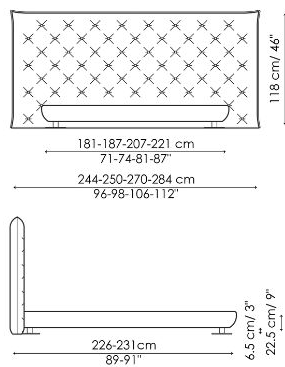

BONALDO

Full Moon

Full Moon is a double design bed with an opulent headboard that, with its sophisticated capitonné padding, frames the bed and provides a sense of abundance and softness, underlined by the draped bed frame. The version with the higher headboard (Full Moon hi) is also available with storage space (Full Moon hi open), which provides additional space

Data sheet

Full Moon

Width: 244-250-270-284cm

Depth: 226-231cm

Height: 118cm

Full Moon hi

Width: 244-250-270-284cm

Depth: 226-231cm

Height: 141cm

Full Moon hi open

Width: 244-250-270-284cm

Depth: 226-231cm

Height: 141cm

Finishes

FEET

Metal