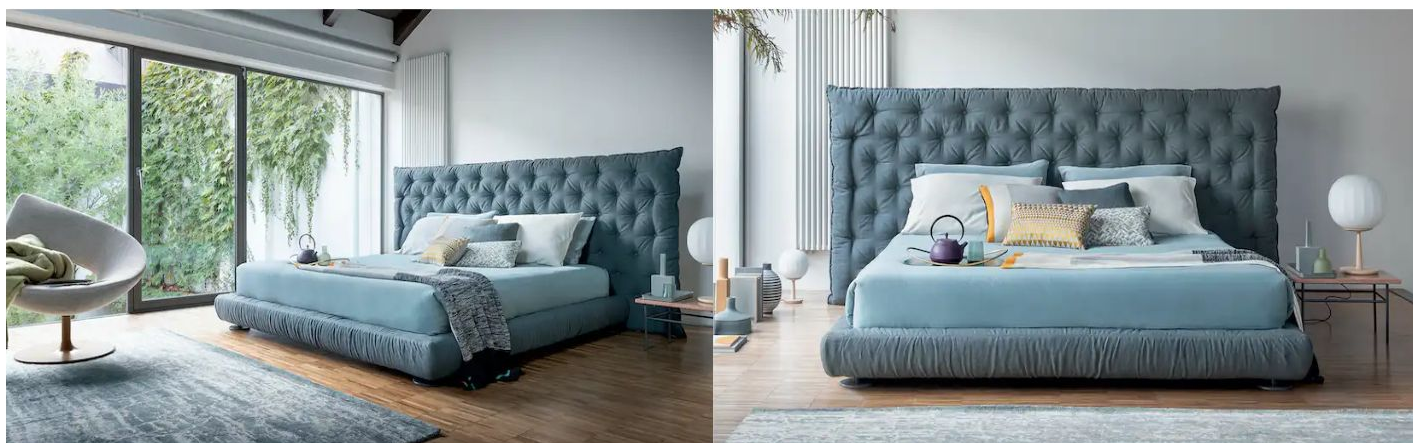

BONALDO

Full Moon

Full Moon is a double design bed with an opulent headboard that, with its sophisticated capitonné padding, frames the bed and provides a sense of abundance and softness, underlined by the draped bed frame. The version with the higher headboard (Full Moon hi) is also available with storage space (Full Moon hi open), which provides additional space

for storing covers, cushions and everything necessary for the bedroom. Additional distinctive details are the painted metal circular feet, available in a series of colour variations. This bed, the name of which recalls the night, and specifically an evocative full moon, is the perfect companion for encouraging the sweetest and most relaxing dreams.