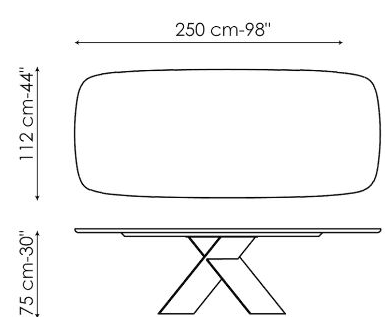

Data sheet

Width: 160cm
Depth: 90cm
Height: ± 75cm

Width: 180cm
Depth: 90cm
Height: ± 75cm

Width: 200cm
Depth: 100cm
Height: ± 75cm

Width: 220cm
Depth: 100cm
Height: ± 75cm

Width: 250cm
Depth: 100cm
Height: ± 75cm

Width: 300cm
Depth: 100-108cm
Height: ± 75cm

Width: 300cm
Depth: 120cm
Height: ± 75cm

Width: 200cm
Depth: 108cm
Height: ± 75cm

Width: 250cm
Depth: 112cm
Height: ± 75cm

Width: 300cm
 Depth: 120cm
 Height: ± 75cm

Width: 160-240cm
 Depth: 90cm
 Height: ± 75cm

Width: 180-260cm
 Depth: 90cm
 Height: ± 75cm

Width: 200-300cm
 Depth: 100cm
 Height: ± 75cm

Finishes

RECTANGULAR TOP

Wood

Veneered wood
Walnut Canaletto

Veneered wood
Brushed natural oak