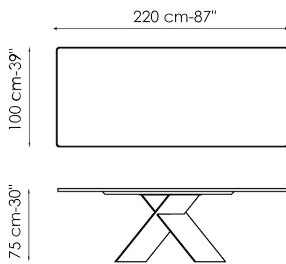

Data sheet

Width: 160cm
Depth: 90cm
Height: ± 75cm

Width: 180cm
Depth: 90cm
Height: ± 75cm

Width: 200cm
Depth: 100cm
Height: ± 75cm

Width: 220cm
Depth: 100cm
Height: ± 75cm

Width: 250cm
Depth: 100cm
Height: ± 75cm

Width: 300cm
Depth: 100-108cm
Height: ± 75cm

Width: 300cm
Depth: 120cm
Height: ± 75cm

Width: 200cm
Depth: 108cm
Height: ± 75cm

Width: 250cm
Depth: 112cm
Height: ± 75cm

Width: 300cm
 Depth: 120cm
 Height: ± 75cm

Width: 160-240cm
 Depth: 90cm
 Height: ± 75cm

Width: 180-260cm
 Depth: 90cm
 Height: ± 75cm

Width: 200-300cm
 Depth: 100cm
 Height: ± 75cm

Finishes

RECTANGULAR TOP

Wood

Veneered wood
Walnut Canaletto

Veneered wood
Brushed natural oak