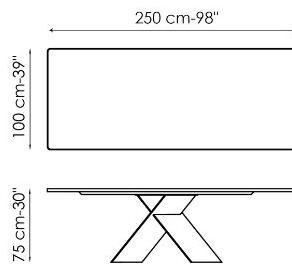

Data sheet

Width: 160cm
Depth: 90cm
Height: ± 75cm

Width: 180cm
Depth: 90cm
Height: ± 75cm

Width: 200cm
Depth: 100cm
Height: ± 75cm

Width: 220cm
Depth: 100cm
Height: ± 75cm

Width: 250cm
Depth: 100cm
Height: ± 75cm

Width: 300cm
Depth: 100-108cm
Height: ± 75cm

Width: 300cm
Depth: 120cm
Height: ± 75cm

Width: 200cm
Depth: 108cm
Height: ± 75cm

Width: 250cm
Depth: 112cm
Height: ± 75cm

Width: 300cm
 Depth: 120cm
 Height: ± 75cm

Width: 160-240cm
 Depth: 90cm
 Height: ± 75cm

Width: 180-260cm
 Depth: 90cm
 Height: ± 75cm

Width: 200-300cm
 Depth: 100cm
 Height: ± 75cm

Finishes

RECTANGULAR TOP

Wood

Veneered wood
Walnut Canaletto

Veneered wood
Brushed natural oak