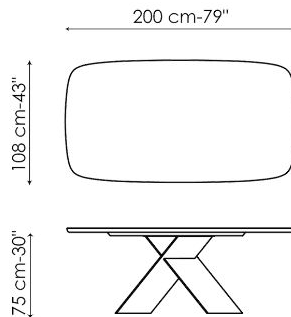

Data sheet

Width: 160cm
Depth: 90cm
Height: ± 75cm

Width: 180cm
Depth: 90cm
Height: ± 75cm

Width: 200cm
Depth: 100cm
Height: ± 75cm

Width: 220cm
Depth: 100cm
Height: ± 75cm

Width: 250cm
Depth: 100cm
Height: ± 75cm

Width: 300cm
Depth: 100-108cm
Height: ± 75cm

Width: 300cm
Depth: 120cm
Height: ± 75cm

Width: 200cm
Depth: 108cm
Height: ± 75cm

Width: 250cm
Depth: 112cm
Height: ± 75cm

Width: 300cm
 Depth: 120cm
 Height: ± 75cm

Width: 160-240cm
 Depth: 90cm
 Height: ± 75cm

Width: 180-260cm
 Depth: 90cm
 Height: ± 75cm

Width: 200-300cm
 Depth: 100cm
 Height: ± 75cm

Finishes

RECTANGULAR TOP

Wood

Veneered wood
Walnut Canaletto

Veneered wood
Brushed natural oak