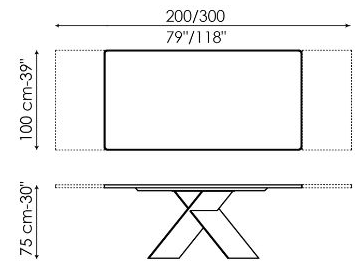

Data sheet

Width: 160cm
Depth: 90cm
Height: ± 75cm

Width: 180cm
Depth: 90cm
Height: ± 75cm

Width: 200cm
Depth: 100cm
Height: ± 75cm

Width: 220cm
Depth: 100cm
Height: ± 75cm

Width: 250cm
Depth: 100cm
Height: ± 75cm

Width: 300cm
Depth: 100-108cm
Height: ± 75cm

Width: 300cm
Depth: 120cm
Height: ± 75cm

Width: 200cm
Depth: 108cm
Height: ± 75cm

Width: 250cm
Depth: 112cm
Height: ± 75cm

Width: 300cm
 Depth: 120cm
 Height: ± 75cm

Width: 160-240cm
 Depth: 90cm
 Height: ± 75cm

Width: 180-260cm
 Depth: 90cm
 Height: ± 75cm

Width: 200-300cm
 Depth: 100cm
 Height: ± 75cm

Finishes

RECTANGULAR TOP

Wood

Veneered wood
Walnut Canaletto

Veneered wood
Brushed natural oak