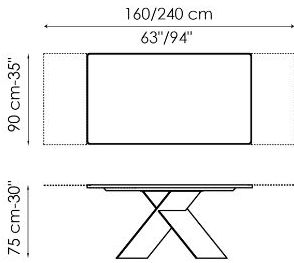

Data sheet

Width: 160cm
Depth: 90cm
Height: ± 75cm

Width: 180cm
Depth: 90cm
Height: ± 75cm

Width: 200cm
Depth: 100cm
Height: ± 75cm

Width: 220cm
Depth: 100cm
Height: ± 75cm

Width: 250cm
Depth: 100cm
Height: ± 75cm

Width: 300cm
Depth: 100-108cm
Height: ± 75cm

Width: 300cm
Depth: 120cm
Height: ± 75cm

Width: 200cm
Depth: 108cm
Height: ± 75cm

Width: 250cm
Depth: 112cm
Height: ± 75cm

Width: 300cm
 Depth: 120cm
 Height: ± 75cm

Width: 160-240cm
 Depth: 90cm
 Height: ± 75cm

Width: 180-260cm
 Depth: 90cm
 Height: ± 75cm

Width: 200-300cm
 Depth: 100cm
 Height: ± 75cm

Finishes

RECTANGULAR TOP

Wood

Veneered wood
Walnut Canaletto

Veneered wood
Brushed natural oak