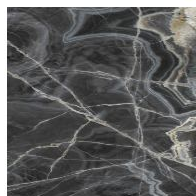

Wood with natural edges
American walnut

Solid wood
American walnut

Solid wood
Brushed natural oak

Solid wood
Brushed coal oak

Ceramic

Silk finish ceramic
Calacatta macchia vecchia

Glossy ceramic
Calacatta

Mat ceramic
Iridium white

Mat ceramic
Graphite grey

Mat ceramic
Ardesia grey

Mat ceramic
Laurent

Glossy ceramic
Imperial grey

Glossy ceramic
Black Onyx

Glossy ceramic
Mountain peak

Glossy ceramic
Rosso imperiale

BARREL-SHAPED TOP

Wood

Solid wood
Walnut Canaletto

Solid wood
American walnut

Solid wood
Brushed coal oak

Solid wood
Brushed natural oak

Ceramic

Mat ceramic
Ardesia grey

Glossy ceramic
Calacatta

Silk finish ceramic
Calacatta macchia
vecchia

Mat ceramic
Laurent

Glossy ceramic
Imperial grey

Glossy ceramic
Black Onyx

Glossy ceramic
Mountain peak

Glossy ceramic
Rosso imperiale

LEAF TABLE TOP

Wood