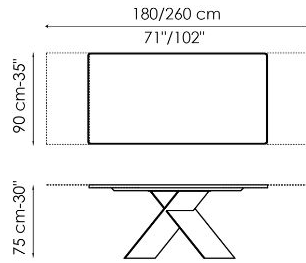

Data sheet

Width: 160cm
Depth: 90cm
Height: ± 75cm

Width: 180cm
Depth: 90cm
Height: ± 75cm

Width: 200cm
Depth: 100cm
Height: ± 75cm

Width: 220cm
Depth: 100cm
Height: ± 75cm

Width: 250cm
Depth: 100cm
Height: ± 75cm

Width: 300cm
Depth: 100-108cm
Height: ± 75cm

Width: 300cm
Depth: 120cm
Height: ± 75cm

Width: 200cm
Depth: 108cm
Height: ± 75cm

Width: 250cm
Depth: 112cm
Height: ± 75cm

Width: 300cm
 Depth: 120cm
 Height: ± 75cm

Width: 160-240cm
 Depth: 90cm
 Height: ± 75cm

Width: 180-260cm
 Depth: 90cm
 Height: ± 75cm

Width: 200-300cm
 Depth: 100cm
 Height: ± 75cm

Finishes

RECTANGULAR TOP

Wood

Veneered wood
Walnut Canaletto

Veneered wood
Brushed natural oak