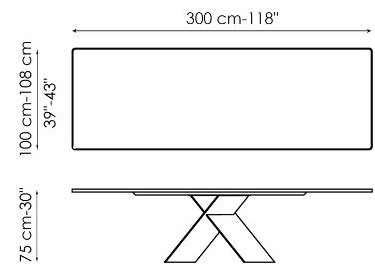

Data sheet

Width: 160cm
Depth: 90cm
Height: ± 75cm

Width: 180cm
Depth: 90cm
Height: ± 75cm

Width: 200cm
Depth: 100cm
Height: ± 75cm

Width: 220cm
Depth: 100cm
Height: ± 75cm

Width: 250cm
Depth: 100cm
Height: ± 75cm

Width: 300cm
Depth: 100-108cm
Height: ± 75cm

Width: 300cm
Depth: 120cm
Height: ± 75cm

Width: 200cm
Depth: 108cm
Height: ± 75cm

Width: 250cm
Depth: 112cm
Height: ± 75cm

Width: 300cm
 Depth: 120cm
 Height: ± 75cm

Width: 160-240cm
 Depth: 90cm
 Height: ± 75cm

Width: 180-260cm
 Depth: 90cm
 Height: ± 75cm

Width: 200-300cm
 Depth: 100cm
 Height: ± 75cm

Finishes

RECTANGULAR TOP

Wood

Veneered wood
Walnut Canaletto

Veneered wood
Brushed natural oak