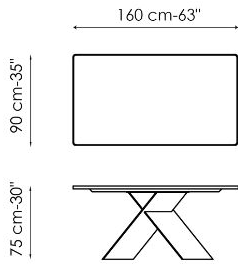

Data sheet

Width: 160cm
Depth: 90cm
Height: ± 75cm

Width: 180cm
Depth: 90cm
Height: ± 75cm

Width: 200cm
Depth: 100cm
Height: ± 75cm

Width: 220cm
Depth: 100cm
Height: ± 75cm

Width: 250cm
Depth: 100cm
Height: ± 75cm

Width: 300cm
Depth: 100-108cm
Height: ± 75cm

Width: 300cm
Depth: 120cm
Height: ± 75cm

Width: 200cm
Depth: 108cm
Height: ± 75cm

Width: 250cm
Depth: 112cm
Height: ± 75cm

Width: 300cm
 Depth: 120cm
 Height: ± 75cm

Width: 160-240cm
 Depth: 90cm
 Height: ± 75cm

Width: 180-260cm
 Depth: 90cm
 Height: ± 75cm

Width: 200-300cm
 Depth: 100cm
 Height: ± 75cm

Finishes

RECTANGULAR TOP

Wood

Veneered wood
Walnut Canaletto

Veneered wood
Brushed natural oak