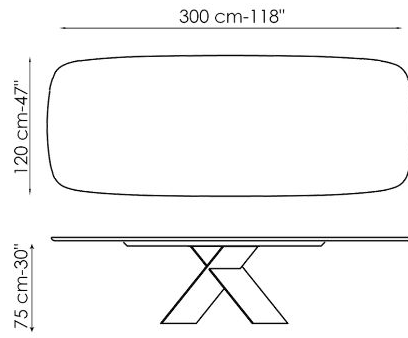

Data sheet

Width: 160cm
Depth: 90cm
Height: ± 75cm

Width: 180cm
Depth: 90cm
Height: ± 75cm

Width: 200cm
Depth: 100cm
Height: ± 75cm

Width: 220cm
Depth: 100cm
Height: ± 75cm

Width: 250cm
Depth: 100cm
Height: ± 75cm

Width: 300cm
Depth: 100-108cm
Height: ± 75cm

Width: 300cm
Depth: 120cm
Height: ± 75cm

Width: 200cm
Depth: 108cm
Height: ± 75cm

Width: 250cm
Depth: 112cm
Height: ± 75cm

Width: 300cm
 Depth: 120cm
 Height: ± 75cm

Width: 160-240cm
 Depth: 90cm
 Height: ± 75cm

Width: 180-260cm
 Depth: 90cm
 Height: ± 75cm

Width: 200-300cm
 Depth: 100cm
 Height: ± 75cm

Finishes

RECTANGULAR TOP

Wood

Veneered wood
Walnut Canaletto

Veneered wood
Brushed natural oak