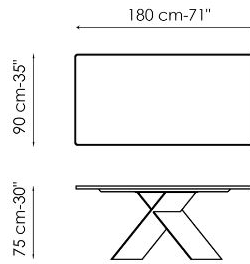

Data sheet

Width: 160cm
Depth: 90cm
Height: ± 75cm

Width: 180cm
Depth: 90cm
Height: ± 75cm

Width: 200cm
Depth: 100cm
Height: ± 75cm

Width: 220cm
Depth: 100cm
Height: ± 75cm

Width: 250cm
Depth: 100cm
Height: ± 75cm

Width: 300cm
Depth: 100-108cm
Height: ± 75cm

Width: 300cm
Depth: 120cm
Height: ± 75cm

Width: 200cm
Depth: 108cm
Height: ± 75cm

Width: 250cm
Depth: 112cm
Height: ± 75cm

Width: 300cm
 Depth: 120cm
 Height: ± 75cm

Width: 160-240cm
 Depth: 90cm
 Height: ± 75cm

Width: 180-260cm
 Depth: 90cm
 Height: ± 75cm

Width: 200-300cm
 Depth: 100cm
 Height: ± 75cm

Finishes

RECTANGULAR TOP

Wood

Veneered wood
Walnut Canaletto

Veneered wood
Brushed natural oak