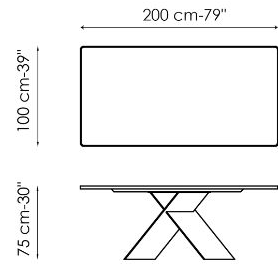

Data sheet

Width: 160cm
Depth: 90cm
Height: ± 75cm

Width: 180cm
Depth: 90cm
Height: ± 75cm

Width: 200cm
Depth: 100cm
Height: ± 75cm

Width: 220cm
Depth: 100cm
Height: ± 75cm

Width: 250cm
Depth: 100cm
Height: ± 75cm

Width: 300cm
Depth: 100-108cm
Height: ± 75cm

Width: 300cm
Depth: 120cm
Height: ± 75cm

Width: 200cm
Depth: 108cm
Height: ± 75cm

Width: 250cm
Depth: 112cm
Height: ± 75cm

Width: 300cm
 Depth: 120cm
 Height: ± 75cm

Width: 160-240cm
 Depth: 90cm
 Height: ± 75cm

Width: 180-260cm
 Depth: 90cm
 Height: ± 75cm

Width: 200-300cm
 Depth: 100cm
 Height: ± 75cm

Finishes

RECTANGULAR TOP

Wood

Veneered wood
Walnut Canaletto

Veneered wood
Brushed natural oak