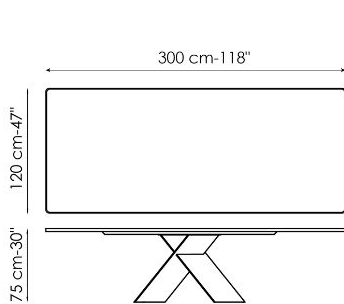

Data sheet

Width: 160cm
Depth: 90cm
Height: ± 75cm

Width: 180cm
Depth: 90cm
Height: ± 75cm

Width: 200cm
Depth: 100cm
Height: ± 75cm

Width: 220cm
Depth: 100cm
Height: ± 75cm

Width: 250cm
Depth: 100cm
Height: ± 75cm

Width: 300cm
Depth: 100-108cm
Height: ± 75cm

Width: 300cm
Depth: 120cm
Height: ± 75cm

Width: 200cm
Depth: 108cm
Height: ± 75cm

Width: 250cm
Depth: 112cm
Height: ± 75cm

Width: 300cm
 Depth: 120cm
 Height: ± 75cm

Width: 160-240cm
 Depth: 90cm
 Height: ± 75cm

Width: 180-260cm
 Depth: 90cm
 Height: ± 75cm

Width: 200-300cm
 Depth: 100cm
 Height: ± 75cm

Finishes

RECTANGULAR TOP

Wood

Veneered wood
Walnut Canaletto

Veneered wood
Brushed natural oak