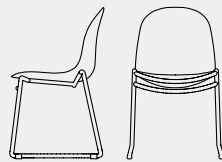

Academy

CB1665
44,5x51 H84 cm

CB1672
47x50 H106 HS66 cm

CB1673
50x50 H121 HS81 cm

CB1663
49x51 H84 cm

CB1696 | CB1696-N
54x52 H83 cm

CB1697 | CB1697-N
54x52 H83 HB70 cm

CB1664
44,5x51 H84 cm

CB1694 180 | CB1694 360
49x50 H85 cm

CB1911
63x63 H92(83,5) HS55(46) cm

CB1695
61x57 H92(81) HS54(43) cm

CB1674
48x55 H104 HS66 cm

CB1675
50x53 H119 HS81 cm

CB1676
44x49 H123(104) HS85(66) cm

I am green

CB1696
CB1697

CB1694 180

CB1694 360
CB1911 | CB1695
CB1676

CB1911 | CB1695
CB1676

sedute | seating

Academy CB1664

sedia | metallo P3L rosso ossido opaco / polipropilene P3L rosso ossido opaco
chair | metal P3L matt oxide red / polypropylene P3L matt oxide red