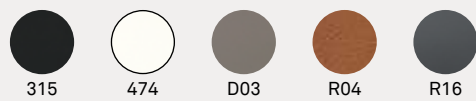

rig. cuoio | reg. leather

CB1672 | CB1673 SGABELLI CON POGGIPIEDI CROMATO | STOOLS WITH CHROMED FOOTREST

Stoffe da Programma Made to Order
Fabrics from the Made to Order Program

NOTA: per le combinazioni disponibili consultare il listino prezzi. | **NOTE:** please check all available combinations in the price list.