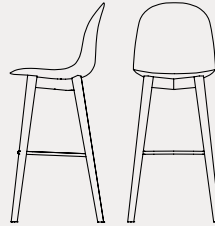

Academy

CB1665
44,5x51 H84 cm

CB1672
47x50 H106 HS66 cm

CB1673
50x50 H121 HS81 cm

CB1663
49x51 H84 cm

CB1696 | CB1696-N
54x52 H83 cm

CB1697 | CB1697-N
54x52 H83 HB70 cm

CB1664
44,5x51 H84 cm

CB1694 180 | CB1694 360
49x50 H85 cm

CB1911
63x63 H92(83,5) HS55(46) cm

CB1695
61x57 H92(81) HS54(43) cm

CB1674
48x55 H104 HS66 cm

CB1675
50x53 H119 HS81 cm

CB1676
44x49 H123(104) HS85(66) cm

I am green

CB1696
CB1697

CB1694 180

CB1694 360
CB1911 | CB1695
CB1676

CB1911 | CB1695
CB1676

sedute | seating

Academy CB1664

sedia | metallo P3L rosso ossido opaco / polipropilene P3L rosso ossido opaco
chair | metal P3L matt oxide red / polypropylene P3L matt oxide red