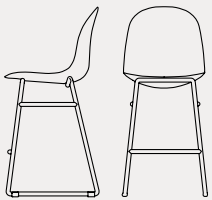

Academy

CB1665
44,5x51 H84 cm

CB1672
47x50 H106 HS66 cm

CB1673
50x50 H121 HS81 cm

CB1663
49x51 H84 cm

CB1696 | CB1696-N
54x52 H83 cm

CB1697 | CB1697-N
54x52 H83 HB70 cm

CB1664
44,5x51 H84 cm

CB1694 180 | CB1694 360
49x50 H85 cm

CB1911
63x63 H92(83,5) HS55(46) cm

CB1695
61x57 H92(81) HS54(43) cm

CB1674
48x55 H104 HS66 cm

CB1675
50x53 H119 HS81 cm

CB1676
44x49 H123(104) HS85(66) cm

I am green

CB1696
CB1697

CB1694 180

CB1694 360
CB1911 | CB1695
CB1676

CB1911 | CB1695
CB1676

sedute | seating

Academy CB1664

sedia | metallo P3L rosso ossido opaco / polipropilene P3L rosso ossido opaco
chair | metal P3L matt oxide red / polypropylene P3L matt oxide red