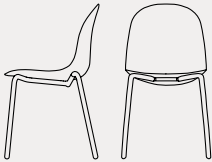

Academy

CB1665
44,5x51 H84 cm

CB1672
47x50 H106 HS66 cm

CB1673
50x50 H121 HS81 cm

CB1663
49x51 H84 cm

CB1696 | CB1696-N
54x52 H83 cm

CB1697 | CB1697-N
54x52 H83 HB70 cm

CB1664
44,5x51 H84 cm

CB1694 180 | CB1694 360
49x50 H85 cm

CB1911
63x63 H92(83,5) HS55(46) cm

CB1695
61x57 H92(81) HS54(43) cm

CB1674
48x55 H104 HS66 cm

CB1675
50x53 H119 HS81 cm

CB1676
44x49 H123(104) HS85(66) cm

I am green

CB1696
CB1697

CB1694 180

CB1694 360
CB1911 | CB1695
CB1676

CB1911 | CB1695
CB1676

sedute | seating

Academy CB1664

sedia | metallo P3L rosso ossido opaco / polipropilene P3L rosso ossido opaco
chair | metal P3L matt oxide red / polypropylene P3L matt oxide red