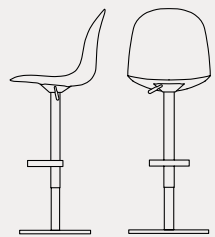

CB1694 180 | CB1694 360
49x50 H85 cm

CB1911
63x63 H92(83,5) HS55(46) cm

CB1695
61x57 H92(81) HS54(43) cm

CB1674
48x55 H104 HS66 cm

CB1675
50x53 H119 HS81 cm

CB1676
44x49 H123(104) HS85(66) cm

I am green

CB1696
CB1697

CB1694 180

CB1694 360
CB1911 | CB1695
CB1676

CB1911 | CB1695
CB1676

sedute | seating

Academy CB1664

sedia | metallo P3L rosso ossido opaco / polipropilene P3L rosso ossido opaco
chair | metal P3L matt oxide red / polypropylene P3L matt oxide red