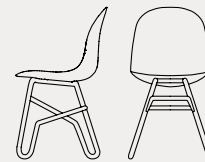

Academy

CB1665
44,5x51 H84 cm

CB1672
47x50 H106 HS66 cm

CB1673
50x50 H121 HS81 cm

CB1663
49x51 H84 cm

CB1696 | CB1696-N
54x52 H83 cm

CB1697 | CB1697-N
54x52 H83 HB70 cm

CB1664
44,5x51 H84 cm

CB1694 180 | CB1694 360
49x50 H85 cm

CB1911
63x63 H92(83,5) HS55(46) cm

CB1695
61x57 H92(81) HS54(43) cm

CB1674
48x55 H104 HS66 cm

CB1675
50x53 H119 HS81 cm

CB1676
44x49 H123(104) HS85(66) cm

I am green

CB1696
CB1697

CB1694 180

CB1694 360
CB1911 | CB1695
CB1676

CB1911 | CB1695
CB1676

sedute | seating

Academy CB1664

sedia | metallo P3L rosso ossido opaco / polipropilene P3L rosso ossido opaco
chair | metal P3L matt oxide red / polypropylene P3L matt oxide red