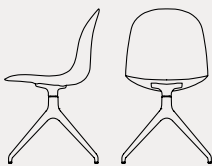

Academy

CB1665
44,5x51 H84 cm

CB1672
47x50 H106 HS66 cm

CB1673
50x50 H121 HS81 cm

CB1663
49x51 H84 cm

CB1696 | CB1696-N
54x52 H83 cm

CB1697 | CB1697-N
54x52 H83 HB70 cm

CB1664
44,5x51 H84 cm

CB1694 180 | CB1694 360
49x50 H85 cm

CB1911
63x63 H92(83,5) HS55(46) cm

CB1695
61x57 H92(81) HS54(43) cm

CB1674
48x55 H104 HS66 cm

CB1675
50x53 H119 HS81 cm

CB1676
44x49 H123(104) HS85(66) cm

I am green

CB1696
CB1697

CB1694 180

CB1694 360
CB1911 | CB1695
CB1676

CB1911 | CB1695
CB1676

sedute | seating

Academy CB1664

sedia | metallo P3L rosso ossido opaco / polipropilene P3L rosso ossido opaco
chair | metal P3L matt oxide red / polypropylene P3L matt oxide red