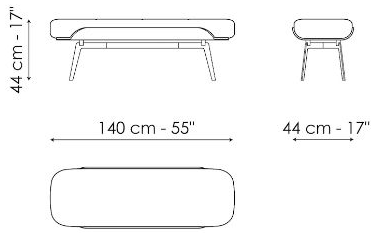

Data sheet

Olos bench

Width: 140cm

Depth: 44cm

Height: 44cm

Finishes

FRAME

Wood