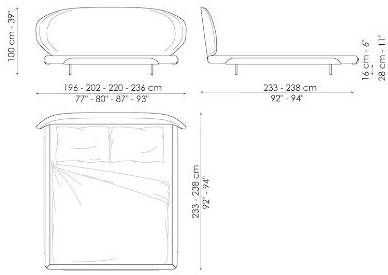

you to fully enjoy that intimate serenity that the bedroom requires. Contemporary elegance, purity of form and personality are the characteristics of this bed. The sober details of the curved wood represent the outer sections of the bed and their design extends into the elliptical, naturally enveloping headboard.

Data sheet

Olos bed

Width: 196-202-220-236cm

Depth: 233-238cm

Height: 100cm

Finishes

STRUCTURE

Wood