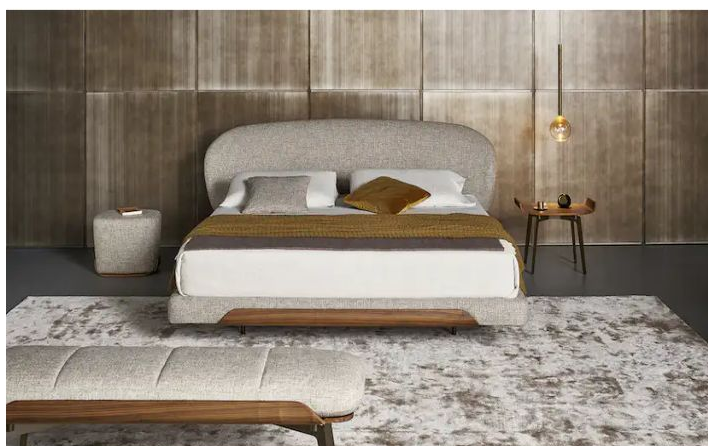

BONALDO

Olos bed

Designer: **Mauro Lipparini**

The contemporary bed from the Olos family, designed by Mauro Lipparini and inspired by Nordic design, represents a new and evolved stylistic vision, characterized by a universal modernity and the ability to gracefully interpret the “night” world. Indeed, thanks to a unique aesthetic sensitivity and considerable harmony of volumes, the Olos collection allows

you to fully enjoy that intimate serenity that the bedroom requires. Contemporary elegance, purity of form and personality are the characteristics of this bed. The sober details of the curved wood represent the outer sections of the bed and their design extends into the elliptical, naturally enveloping headboard.

Data sheet

Olos bed

Width: 196-202-220-236cm

Depth: 233-238cm

Height: 100cm

Finishes

STRUCTURE

Wood