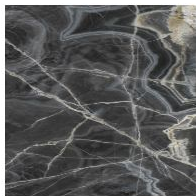

Metal finish
Copper-bronze

Metal finish
Brown nickel

Metal finish
Dark nickel

Metal finish
Clouded chrome

BARREL-SHAPED TOP - ART WOOD

Transparent Glass

Glass
Transparent

Glass
Smoked

Glass
Bronzed

Ceramic

Mat ceramic
Ardesia grey

Glossy ceramic
Calacatta

Silk finish ceramic
Calacatta macchia
vecchia

Mat ceramic
Laurent

Glossy ceramic
Imperial grey

Glossy ceramic
Rosso imperiale

Glossy ceramic
Black Onyx

Glossy ceramic
Mountain peak

BARREL-SHAPED TOP 360X140 - ART WOOD

Transparent Glass

Glass
Transparent

ROUND TOP - ART WOOD

Transparent Glass

Glass
Transparent