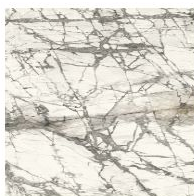

Finishes

RECTANGULAR TOP - ART

Wood

Veneered wood
Walnut Canaletto

Veneered wood
Brushed coal oak

Veneered wood
Brushed natural oak

Solid wood
Brushed coal oak

Wood with natural edges
American walnut

Solid wood
American walnut

Solid wood
Brushed natural oak

Ceramic

Mat ceramic
Iridium white

Mat ceramic
Graphite grey

Mat ceramic
Ardesia grey

Mat ceramic
Laurent

Glossy ceramic
Calacatta

Silk finish ceramic
Calacatta macchia
vecchia

Glossy ceramic
Imperial grey

Glossy ceramic
Rosso imperiale

Glossy ceramic
Mountain peak

Glossy ceramic
Black Onyx

BARREL-SHAPED TOP - ART

Wood

Veneered wood
Walnut Canaletto