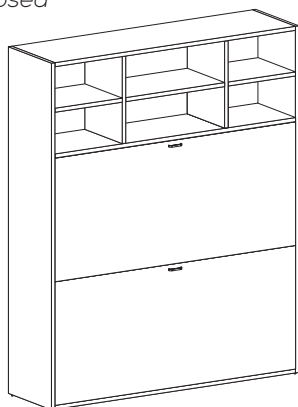

Letti a ribalta TWIDDY 03C

TWIDDY 03C drop-down beds

Chiuso
Closed