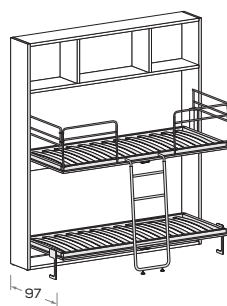

TWIDDY 03C drop-down beds

Chiuso
Closed

Aperto
Open

H cm **221,3**

Prof. 33 cm
Depth 33 cm

MATERASSO MATTRESS	L/W	P/D
80 x 190	210	97

H cm **239,6**

MATERASSO MATTRESS	L/W	P/D
80 x 190	210	97