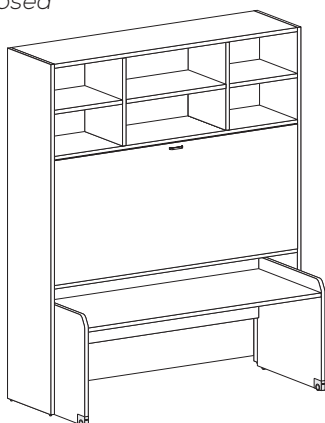

MATERASSO MATTRESS	L/W	P/D
80 x 190	210	97

H
cm **257,9**

MATERASSO MATTRESS	L/W	P/D
80 x 190	210	97

Letti a ribalta TWIDDY 03B

TWIDDY 03B drop-down beds

Chiuso
Closed

Aperto
Open

H cm **221,3**