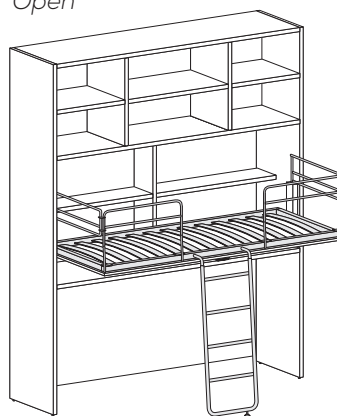

MATERASSO MATTRESS	L/W	P/D
80 x 190	210	97

H
cm **257,9**

MATERASSO MATTRESS	L/W	P/D
80 x 190	210	97

Letti a ribalta TWIDDY 03B

TWIDDY 03B drop-down beds

Chiuso
Closed

Aperto
Open

H cm **221,3**