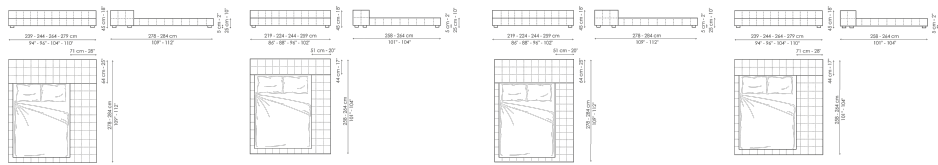

Data sheet

Squaring basso

Width: 179-183-203-219cm

Depth: 234-240cm

Height: 60-65cm

Squaring alto

Width: 179-183-203-219cm

Depth: 234-240cm

Height: 100-106cm

Squaring isola

Width: 179-183-203-219cm

Depth: 278-284cm

Height: 25cm

Squaring isola alta variante A

Width: 179-183-203-219cm

Depth: 258-264cm

Height: 45cm

Squaring isola alta variante B

Width: 179-183-203-219cm

Depth: 278-284cm

Height: 45cm

Squaring penisola

Width: 239-244-264-279cm

Depth: 278-284cm

Height: 45cm

Squaring penisola variante A

Width: 219-224-244-259cm

Depth: 258-264cm

Height: 45cm

Squaring penisola variante B

Width: 219-224-244-259cm

Depth: 278-284cm