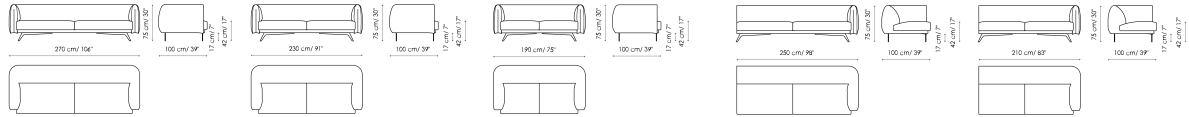

Data sheet

Sofa 270

Width: 270cm
Depth: 100cm
Height: 75cm

Sofa 230

Width: 230cm
Depth: 100cm
Height: 75cm

Sofa 190

Width: 190cm
Depth: 100cm
Height: 75cm

End section sofa 250

Width: 250cm
Depth: 100cm
Height: 75cm

End section sofa 210

Width: 210cm
Depth: 100cm
Height: 75cm

End section sofa 170

Width: 170cm
Depth: 100cm
Height: 75cm

Chaise longue 135x195

Width: 135cm
Depth: 195cm
Height: 75cm

Chaise longue 115x175

Width: 115cm
Depth: 175cm
Height: 75cm

Penisola

Width: 135cm
Depth: 130cm
Height: 75cm

Meridiana

Width: 100cm
Depth: 230cm
Height: 75cm

Corner

Width: 130cm
Depth: 130cm
Height: 75cm

Armchair

Width: 115cm
Depth: 100cm
Height: 75cm

Pouf 100x100

Width: 100cm
Depth: 100cm
Height: 42cm

Cushion 50x50

Width: 50cm
Depth: -cm
Height: 50cm

Cover

Fabric - 900