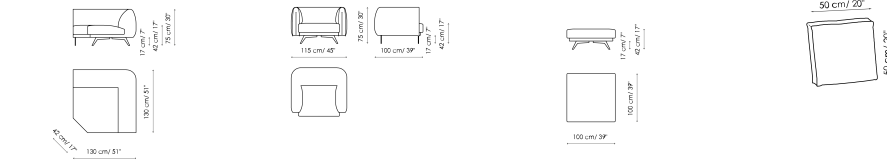

Data sheet

Sofa 270

Width: 270cm
Depth: 100cm
Height: 75cm

Sofa 230

Width: 230cm
Depth: 100cm
Height: 75cm

Sofa 190

Width: 190cm
Depth: 100cm
Height: 75cm

End section sofa 250

Width: 250cm
Depth: 100cm
Height: 75cm

End section sofa 210

Width: 210cm
Depth: 100cm
Height: 75cm

End section sofa 170

Width: 170cm
Depth: 100cm
Height: 75cm

Chaise longue 135x195

Width: 135cm
Depth: 195cm
Height: 75cm

Chaise longue 115x175

Width: 115cm
Depth: 175cm
Height: 75cm

Penisola

Width: 135cm
Depth: 130cm
Height: 75cm

Meridiana

Width: 100cm
Depth: 230cm
Height: 75cm

Corner

Width: 130cm
Depth: 130cm
Height: 75cm

Armchair

Width: 115cm
Depth: 100cm
Height: 75cm

Pouf 100x100

Width: 100cm
Depth: 100cm
Height: 42cm

Cushion 50x50

Width: 50cm
Depth: -cm
Height: 50cm

Cover

Fabric - 900