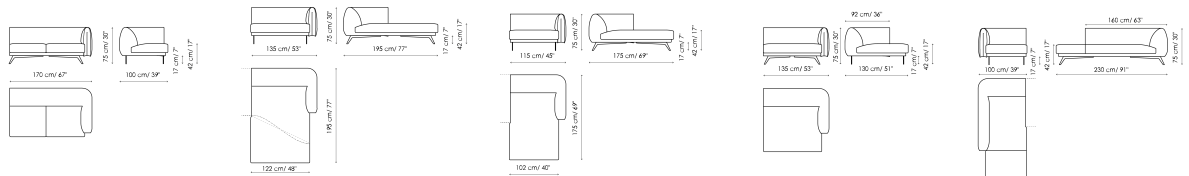

Data sheet

Sofa 270

Width: 270cm
Depth: 100cm
Height: 75cm

Sofa 230

Width: 230cm
Depth: 100cm
Height: 75cm

Sofa 190

Width: 190cm
Depth: 100cm
Height: 75cm

End section sofa 250

Width: 250cm
Depth: 100cm
Height: 75cm

End section sofa 210

Width: 210cm
Depth: 100cm
Height: 75cm

End section sofa 170

Width: 170cm
Depth: 100cm
Height: 75cm

Chaise longue 135x195

Width: 135cm
Depth: 195cm
Height: 75cm

Chaise longue 115x175

Width: 115cm
Depth: 175cm
Height: 75cm

Penisola

Width: 135cm
Depth: 130cm
Height: 75cm

Meridiana

Width: 100cm
Depth: 230cm
Height: 75cm

Corner

Width: 130cm
Depth: 130cm
Height: 75cm

Armchair

Width: 115cm
Depth: 100cm
Height: 75cm

Pouf 100x100

Width: 100cm
Depth: 100cm
Height: 42cm

Cushion 50x50

Width: 50cm
Depth: -cm
Height: 50cm

Cover

Fabric - 900