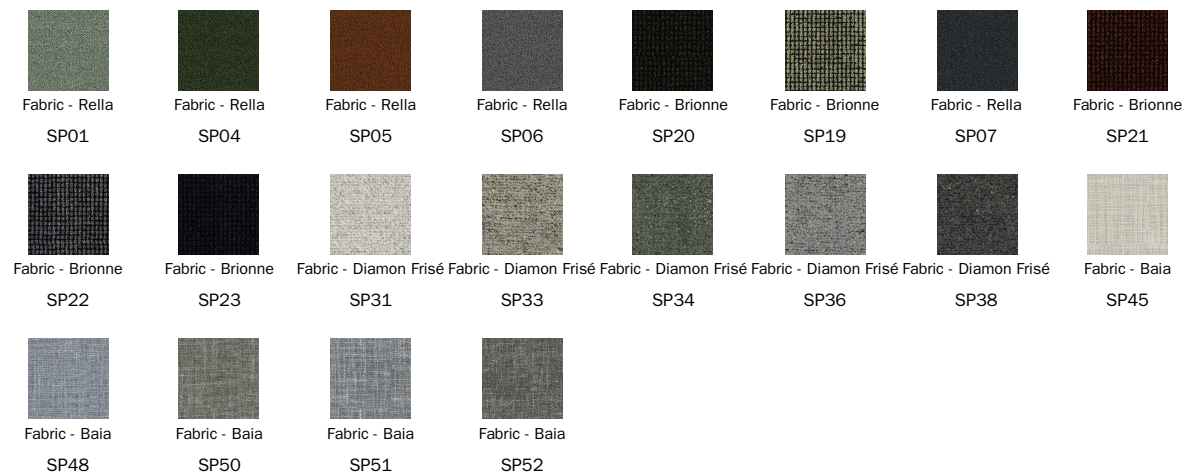

Fabric - Azimut
9B39

Fabric - Azimut
9B42

Fabric - Azimut
9B44

Fabric - Azimut
9B48

Fabric - Must

Fabric - Rico
MA02

Fabric - Rico
MA04

Fabric - Rico
MA07

Fabric - Rico
MA09

Fabric - Rico
MA11

Fabric - Rico
MA20

Fabric - Rico
MA22

Fabric - Rico
MC39

Fabric - Special

Leather

Feet

Metal

			
Painted metal Mat anthracite grey	Painted metal Mat dove grey	Painted metal Mat white	Painted metal Mat black

Plus Metal

			
Painted metal Mat lead	Painted metal Mat bronze	Painted metal Mat pearl gold	Painted metal Mat platinum

The samples above represent the complete range of materials and finishes available for this product (regardless of the top shape or size, in the case of tables). Fabrics, eco-leather, leather and emery leather shown in this website are a selection. Colors and finishes are approximate and may slightly differ from actual ones. Please visit Bonaldo dealers to see the complete sample collection and get further details about our products.