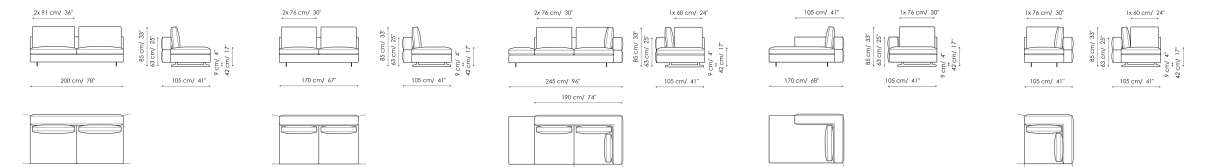

Width: 275cm
Depth: 105cm
Height: 85cm

End section sofa 220

Width: 220cm
Depth: 105cm
Height: 85cm

End section sofa 190

Width: 190cm
Depth: 105cm
Height: 85cm

Corner sofa 295

Width: 295cm
Depth: 105cm
Height: 85cm

Corner sofa 240

Width: 240cm
Depth: 105cm
Height: 85cm

End section corner sofa 275

Width: 275cm
Depth: 105cm
Height: 85cm

End section corner sofa 220

Width: 220cm
Depth: 105cm
Height: 85cm

Central section 255

Width: 255cm
Depth: 105cm
Height: 85cm

Central section 200

Width: 200cm
Depth: 105cm
Height: 85cm

Central section 170

Width: 170cm
Depth: 105cm
Height: 85cm

Meridiana

Width: 245cm
Depth: 105cm
Height: 85cm

Chaise longue

Width: 170cm
Depth: 105cm
Height: 85cm

Corner

Width: 105cm
Depth: 105cm
Height: 85cm

Pouf 160x55
 Width: 160cm
 Depth: 55cm
 Height: 42cm

Pouf 105x55
 Width: 105cm
 Depth: 55cm
 Height: 42cm

Pouf 105x85
 Width: 105cm
 Depth: 85cm
 Height: 42cm