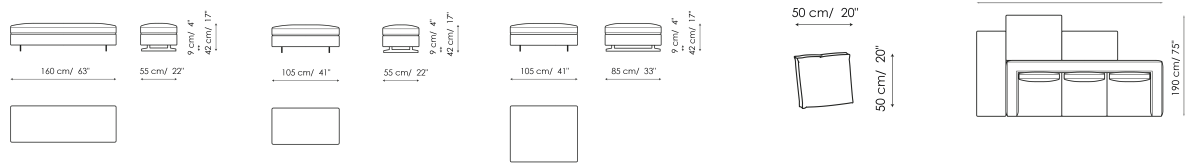

Corner sofa 240

Width: 240cm
Depth: 105cm
Height: 85cm

End section corner sofa 275

Width: 275cm
Depth: 105cm
Height: 85cm

End section corner sofa 220

Width: 220cm
Depth: 105cm
Height: 85cm

Central section 255

Width: 255cm
Depth: 105cm
Height: 85cm

Central section 200

Width: 200cm
Depth: 105cm
Height: 85cm

Central section 170

Width: 170cm
Depth: 105cm
Height: 85cm

Meridiana

Width: 245cm
Depth: 105cm
Height: 85cm

Chaise longue

Width: 170cm
Depth: 105cm
Height: 85cm

Corner

Width: 105cm
Depth: 105cm
Height: 85cm

Pouf 160x55
 Width: 160cm
 Depth: 55cm
 Height: 42cm

Pouf 105x55
 Width: 105cm
 Depth: 55cm
 Height: 42cm

Pouf 105x85
 Width: 105cm
 Depth: 85cm
 Height: 42cm

Cushion
 Width: 50cm
 Depth: -cm
 Height: 50cm

Combination 1
 Width: 350cm
 Depth: 190cm
 Height: 85cm

Combination 2
 Width: 380cm
 Depth: 245cm
 Height: 85cm

Combination 3
 Width: 380cm
 Depth: 160cm
 Height: 85cm