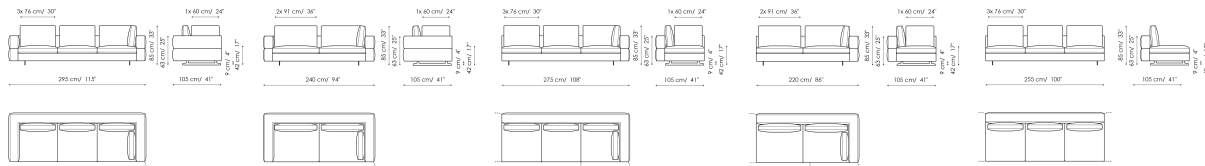

Data sheet

Sofa 295

Width: 295cm
Depth: 105cm
Height: 85cm

Sofa 240

Width: 240cm
Depth: 105cm
Height: 85cm

Sofa 210

Width: 210cm
Depth: 105cm
Height: 85cm

End section sofa 275

Width: 275cm
Depth: 105cm
Height: 85cm

End section sofa 220

Width: 220cm
Depth: 105cm
Height: 85cm

End section sofa 190

Width: 190cm
Depth: 105cm
Height: 85cm

Corner sofa 295

Width: 295cm
Depth: 105cm
Height: 85cm

Corner sofa 240

Width: 240cm
Depth: 105cm
Height: 85cm

End section corner sofa 275

Width: 275cm
Depth: 105cm
Height: 85cm

End section corner sofa 220

Width: 220cm
Depth: 105cm
Height: 85cm

Central section 255

Width: 255cm
Depth: 105cm
Height: 85cm

Central section 200

Width: 200cm
Depth: 105cm
Height: 85cm

Central section 170

Width: 170cm
Depth: 105cm
Height: 85cm

Meridiana

Width: 245cm
Depth: 105cm
Height: 85cm

Chaise longue