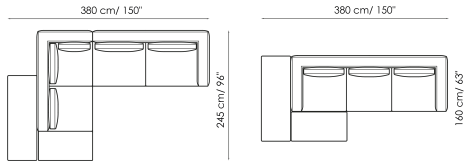

Corner sofa 240

Width: 240cm
Depth: 105cm
Height: 85cm

End section corner sofa 275

Width: 275cm
Depth: 105cm
Height: 85cm

End section corner sofa 220

Width: 220cm
Depth: 105cm
Height: 85cm

Central section 255

Width: 255cm
Depth: 105cm
Height: 85cm

Central section 200

Width: 200cm
Depth: 105cm
Height: 85cm

Central section 170

Width: 170cm
Depth: 105cm
Height: 85cm

Meridiana

Width: 245cm
Depth: 105cm
Height: 85cm

Chaise longue

Width: 170cm
Depth: 105cm
Height: 85cm

Corner

Width: 105cm
Depth: 105cm
Height: 85cm

Pouf 160x55
 Width: 160cm
 Depth: 55cm
 Height: 42cm

Pouf 105x55
 Width: 105cm
 Depth: 55cm
 Height: 42cm

Pouf 105x85
 Width: 105cm
 Depth: 85cm
 Height: 42cm

Cushion
 Width: 50cm
 Depth: -cm
 Height: 50cm

Combination 1
 Width: 350cm
 Depth: 190cm
 Height: 85cm

Combination 2
 Width: 380cm
 Depth: 245cm
 Height: 85cm

Combination 3
 Width: 380cm
 Depth: 160cm
 Height: 85cm