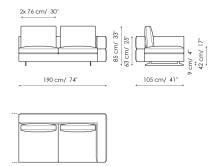

Data sheet

Sofa 295

Width: 295cm
Depth: 105cm
Height: 85cm

Sofa 240

Width: 240cm
Depth: 105cm
Height: 85cm

Sofa 210

Width: 210cm
Depth: 105cm
Height: 85cm

End section sofa 275

Width: 275cm
Depth: 105cm
Height: 85cm

End section sofa 220

Width: 220cm
Depth: 105cm
Height: 85cm

End section sofa 190

Width: 190cm
Depth: 105cm
Height: 85cm

Corner sofa 295

Width: 295cm
Depth: 105cm
Height: 85cm

Corner sofa 240

Width: 240cm
Depth: 105cm
Height: 85cm

End section corner sofa 275

Width: 275cm
Depth: 105cm
Height: 85cm

End section corner sofa 220

Width: 220cm
Depth: 105cm
Height: 85cm

Central section 255

Width: 255cm
Depth: 105cm
Height: 85cm

Central section 200

Width: 200cm
Depth: 105cm
Height: 85cm

Central section 170

Width: 170cm
Depth: 105cm
Height: 85cm

Meridiana

Width: 245cm
Depth: 105cm
Height: 85cm

Chaise longue