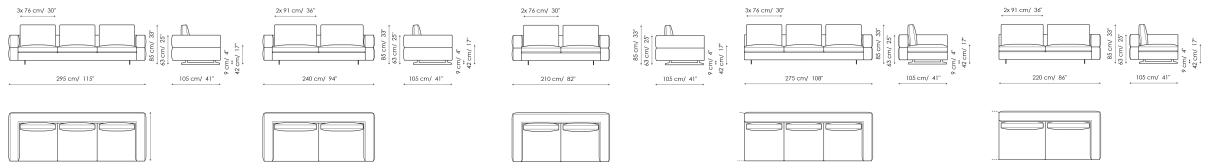

Data sheet

Sofa 295

Width: 295cm
Depth: 105cm
Height: 85cm

Sofa 240

Width: 240cm
Depth: 105cm
Height: 85cm

Sofa 210

Width: 210cm
Depth: 105cm
Height: 85cm

End section sofa 275

Width: 275cm
Depth: 105cm
Height: 85cm

End section sofa 220

Width: 220cm
Depth: 105cm
Height: 85cm

End section sofa 190

Width: 190cm
Depth: 105cm
Height: 85cm

Corner sofa 295

Width: 295cm
Depth: 105cm
Height: 85cm

Corner sofa 240

Width: 240cm
Depth: 105cm
Height: 85cm

End section corner sofa 275

Width: 275cm
Depth: 105cm
Height: 85cm

End section corner sofa 220

Width: 220cm
Depth: 105cm
Height: 85cm

Central section 255

Width: 255cm
Depth: 105cm
Height: 85cm

Central section 200

Width: 200cm
Depth: 105cm
Height: 85cm

Central section 170

Width: 170cm
Depth: 105cm
Height: 85cm

Meridiana

Width: 245cm
Depth: 105cm
Height: 85cm

Chaise longue