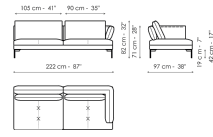

# Data sheet

**Sofa 224**

Width: 224cm

Depth: 97cm

Height: 82cm

**Sofa 194**

Width: 194cm

Depth: 97cm

Height: 82cm

**Corner sofa 224**

Width: 224cm

Depth: 97cm

Height: 82cm

**Corner sofa 194**

Width: 194cm

Depth: 97cm

Height: 82cm

**End section sofa 222**

Width: 222cm

Depth: 97cm

Height: 82cm

**End section sofa 192**

Width: 192cm

Depth: 97cm

Height: 82cm

**End section sofa 152**

Width: 152cm

Depth: 97cm

Height: 82cm

**End section sofa 97**

Width: 97cm

Depth: 97cm