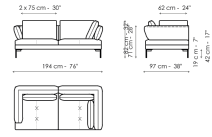

# Data sheet

**Sofa 224**

Width: 224cm

Depth: 97cm

Height: 82cm

**Sofa 194**

Width: 194cm

Depth: 97cm

Height: 82cm

**Corner sofa 224**

Width: 224cm

Depth: 97cm

Height: 82cm

**Corner sofa 194**

Width: 194cm

Depth: 97cm

Height: 82cm

**End section sofa 222**

Width: 222cm

Depth: 97cm

Height: 82cm

**End section sofa 192**

Width: 192cm

Depth: 97cm

Height: 82cm

**End section sofa 152**

Width: 152cm

Depth: 97cm

Height: 82cm

**End section sofa 97**

Width: 97cm

Depth: 97cm