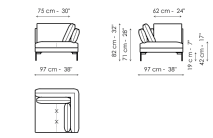

Height: 82cm

**End section corner sofa 222**

Width: 222cm

Depth: 97cm

Height: 82cm

**End section corner sofa 192**

Width: 192cm

Depth: 97cm

Height: 82cm

**End section corner sofa 152**

Width: 152cm

Depth: 97cm

Height: 82cm

**End section corner sofa 97**

Width: 97cm

Depth: 97cm

Height: 82cm

**Center section sofa 220**

Width: 220cm

Depth: 97cm

Height: 82cm

**Center section sofa 190**

Width: 190cm

Depth: 97cm

Height: 82cm

**Center section sofa 150**

Width: 150cm

Depth: 97cm

Height: 82cm

**Center section sofa 95**

Width: 95cm

Depth: 97cm