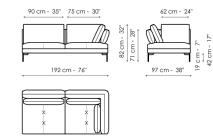

Height: 82cm

**End section sofa 152**

Width: 152cm

Depth: 97cm

Height: 82cm

**End section sofa 97**

Width: 97cm

Depth: 97cm

Height: 82cm

**End section corner sofa 222**

Width: 222cm

Depth: 97cm

Height: 82cm

**End section corner sofa 192**

Width: 192cm

Depth: 97cm

Height: 82cm

**End section corner sofa 152**

Width: 152cm

Depth: 97cm

Height: 82cm

**End section corner sofa 97**

Width: 97cm

Depth: 97cm

Height: 82cm

**Center section sofa 150**

Width: 150cm

Depth: 97cm

Height: 82cm

**Center section sofa 95**

Width: 95cm

Depth: 97cm