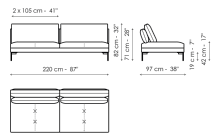

Height: 82cm

**End section corner sofa 222**

Width: 222cm

Depth: 97cm

Height: 82cm

**End section corner sofa 192**

Width: 192cm

Depth: 97cm

Height: 82cm

**End section corner sofa 152**

Width: 152cm

Depth: 97cm

Height: 82cm

**End section corner sofa 97**

Width: 97cm

Depth: 97cm

Height: 82cm

**Center section sofa 220**

Width: 220cm

Depth: 97cm

Height: 82cm

**Center section sofa 190**

Width: 190cm

Depth: 97cm

Height: 82cm

**Center section sofa 150**

Width: 150cm

Depth: 97cm

Height: 82cm

**Center section sofa 95**

Width: 95cm

Depth: 97cm