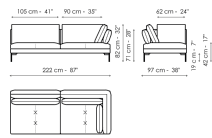

Height: 82cm

**End section sofa 222**

Width: 222cm

Depth: 97cm

Height: 82cm

**End section sofa 192**

Width: 192cm

Depth: 97cm

Height: 82cm

**End section sofa 152**

Width: 152cm

Depth: 97cm

Height: 82cm

**End section sofa 97**

Width: 97cm

Depth: 97cm

Height: 82cm

**End section corner sofa 222**

Width: 222cm

Depth: 97cm

Height: 82cm

**End section corner sofa 192**

Width: 192cm

Depth: 97cm

Height: 82cm

**Center section sofa 150**

Width: 150cm

Depth: 97cm

Height: 82cm

**Center section sofa 95**

Width: 95cm

Depth: 97cm