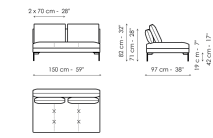

Height: 82cm

**End section corner sofa 152**

Width: 152cm

Depth: 97cm

Height: 82cm

**End section corner sofa 97**

Width: 97cm

Depth: 97cm

Height: 82cm

**Center section sofa 220**

Width: 220cm

Depth: 97cm

Height: 82cm

**Center section sofa 190**

Width: 190cm

Depth: 97cm

Height: 82cm

**Center section sofa 150**

Width: 150cm

Depth: 97cm

Height: 82cm

**Center section sofa 95**

Width: 95cm

Depth: 97cm

Height: 82cm

**Penisola 190**

Width: 190cm

Depth: 97cm

Height: 82cm

**Penisola 150**

Width: 150cm

Depth: 97cm