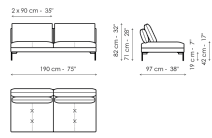

Height: 82cm

**End section corner sofa 152**

Width: 152cm

Depth: 97cm

Height: 82cm

**End section corner sofa 97**

Width: 97cm

Depth: 97cm

Height: 82cm

**Center section sofa 220**

Width: 220cm

Depth: 97cm

Height: 82cm

**Center section sofa 190**

Width: 190cm

Depth: 97cm

Height: 82cm

**Center section sofa 150**

Width: 150cm

Depth: 97cm

Height: 82cm

**Center section sofa 95**

Width: 95cm

Depth: 97cm

Height: 82cm

**Penisola 190**

Width: 190cm

Depth: 97cm

Height: 82cm

**Penisola 150**

Width: 150cm

Depth: 97cm