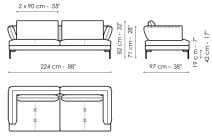

Data sheet

Sofa 224

Width: 224cm

Depth: 97cm

Height: 82cm