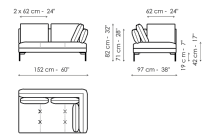

Height: 82cm

**End section sofa 152**

Width: 152cm

Depth: 97cm

Height: 82cm

**End section sofa 97**

Width: 97cm

Depth: 97cm

Height: 82cm

**End section corner sofa 222**

Width: 222cm

Depth: 97cm

Height: 82cm

**End section corner sofa 192**

Width: 192cm

Depth: 97cm

Height: 82cm

**End section corner sofa 152**

Width: 152cm

Depth: 97cm

Height: 82cm

**End section corner sofa 97**

Width: 97cm

Depth: 97cm

Height: 82cm

**Center section sofa 150**

Width: 150cm

Depth: 97cm

Height: 82cm

**Center section sofa 95**

Width: 95cm

Depth: 97cm