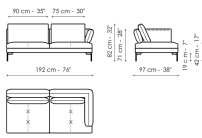

Height: 82cm

**Corner sofa 224**

Width: 224cm

Depth: 97cm

Height: 82cm

**Corner sofa 194**

Width: 194cm

Depth: 97cm

Height: 82cm

**End section sofa 222**

Width: 222cm

Depth: 97cm

Height: 82cm

**End section sofa 192**

Width: 192cm

Depth: 97cm

Height: 82cm

**End section sofa 152**

Width: 152cm

Depth: 97cm

Height: 82cm

**End section sofa 97**

Width: 97cm

Depth: 97cm

Height: 82cm

**Center section sofa 150**

Width: 150cm

Depth: 97cm

Height: 82cm

**Center section sofa 95**

Width: 95cm

Depth: 97cm