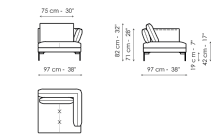

Height: 82cm

**End section sofa 222**

Width: 222cm

Depth: 97cm

Height: 82cm

**End section sofa 192**

Width: 192cm

Depth: 97cm

Height: 82cm

**End section sofa 152**

Width: 152cm

Depth: 97cm

Height: 82cm

**End section sofa 97**

Width: 97cm

Depth: 97cm

Height: 82cm

**End section corner sofa 222**

Width: 222cm

Depth: 97cm

Height: 82cm

**End section corner sofa 192**

Width: 192cm

Depth: 97cm

Height: 82cm

**Center section sofa 150**

Width: 150cm

Depth: 97cm

Height: 82cm

**Center section sofa 95**

Width: 95cm

Depth: 97cm