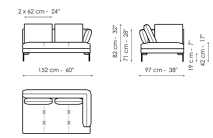

# Data sheet

**Sofa 224**

Width: 224cm

Depth: 97cm

Height: 82cm

**Sofa 194**

Width: 194cm

Depth: 97cm

Height: 82cm

**Corner sofa 224**

Width: 224cm

Depth: 97cm

Height: 82cm

**Corner sofa 194**

Width: 194cm

Depth: 97cm

Height: 82cm

**End section sofa 222**

Width: 222cm

Depth: 97cm

Height: 82cm

**End section sofa 192**

Width: 192cm

Depth: 97cm

Height: 82cm

**End section sofa 152**

Width: 152cm

Depth: 97cm

Height: 82cm

**End section sofa 97**

Width: 97cm

Depth: 97cm