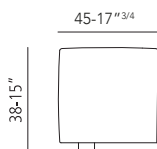

200_CUBE

design: Gianluigi Landoni

- A - Memory foam / Memory foam
- B - Espanso densità portante / Foam supporting density
- C - Espanso densità soft / Foam soft density
- L - Fusto in legno / Wooden frame
- R - Resinato / Heated bonded polyester fibre

Vibieffe

SINCE 1968

contact@vibieffe.com www.vibieffe.com