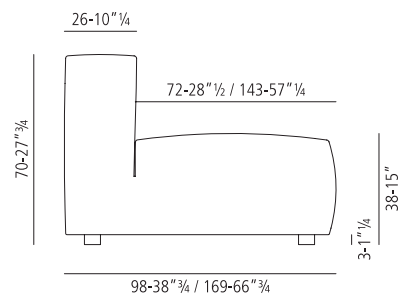

200_CUBE

design: Gianluigi Landoni

- A - Memory foam / Memory foam
- B - Espanso densità portante / Foam supporting density
- C - Espanso densità soft / Foam soft density
- L - Fusto in legno / Wooden frame
- R - Resinato / Heated bonded polyester fibre

Vibieffe

SINCE 1968

contact@vibieffe.com www.vibieffe.com