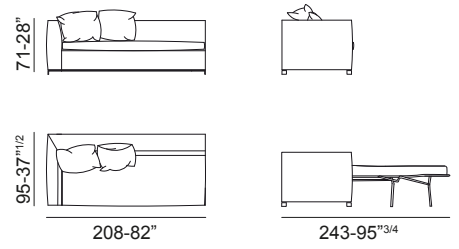

2800_BEL AIR

design: Altrodesign

cod. 2800001

cod. 2800002

cod. 2800003

cod. 2700004/5

cod. 2700006/7

cod. 2700008/9

cod. 27000010/11

Vibieffe

SINCE 1968

contact@vibieffe.com www.vibieffe.com