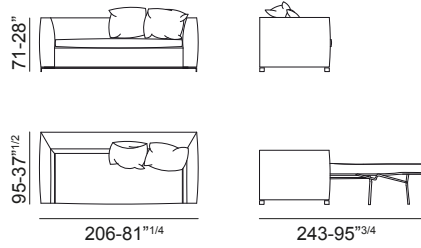

cod. 2800003