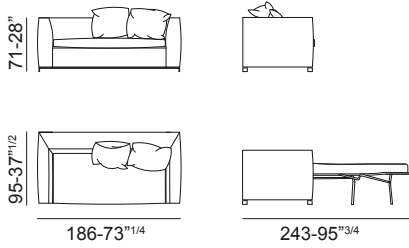

2800_BEL AIR

design: Altrodesign

cod. 2800001

cod. 2800002