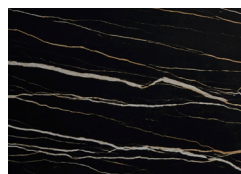

Sideboards with 2 or 3 doors, frame and doors laquered matt or brushed bronze. Top in lacquered matt, brushed bronze, veneered wood or ceramic. Feet in black painted metal, internal shelves in smoked glass.

Finiture / Finishes

Finiture piano / Top finishes

Piano laccato opaco

Lacquered matt top.

L01 - Nero Opaco /
Matt black

L02 - Bianco Opaco /
Matt White

L03 - Antracite Opaco /
Matt Anthracite

L07 - Bronzo
Spazzolato / *Brushed
Bronze*

Piano in legno impiallacciato.

Veneered wood top.

NC - Noce Canaletto /
Canaletto Walnut

FNR - Frassino Tinto
Nero /
Black stained Ash

FTM - Frassino Tinto
Testa di Moro /
*Dark Brown stained
Ash*

Piano in ceramica.

Ceramic top.

CM1 - Calacatta
Gold Lucido / *Glossy
Calacatta Gold*

CM2 - Statuario
Lucido / *Glossy
Statuario*

CM3 - Portoro Opaco /
Matt Portoro