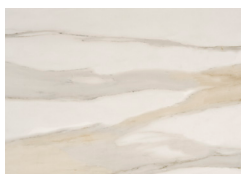

Collection of sideboards of smooth and elegant shapes, characterized by the roundness of its angles with workings that enhance the high craftsmanship of the project. Available with lacquered, leather or eco-leather frame and doors. In the DIAMOND version, the doors are quilted. The top is available lacquered, in veneered wood or ceramic.

Finiture / Finishes

Finiture piano / Top finishes

Piano laccato opaco

Lacquered matt top.

L01 - Nero Opaco /
Matt black

L02 - Bianco Opaco /
Matt White

L03 - Antracite Opaco /
Matt Anthracite

L07 - Bronzo
Spazzolato / *Brushed
Bronze*

Piano in legno impiallacciato.

Veneered wood top.

NC - Noce Canaletto /
Canaletto Walnut

FNR - Frassino Tinto
Nero /
Black stained Ash

FTM - Frassino Tinto
Testa di Moro /
*Dark Brown stained
Ash*

Piano in ceramica.

Ceramic top.

CM1 - Calacatta
Gold Lucido / *Glossy
Calacatta Gold*

CM2 - Statuario
Lucido / *Glossy
Statuario*

CM3 - Portoro Opaco /
Matt Portoro