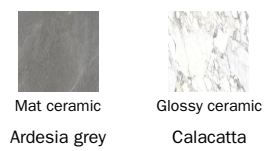

Wood

Opaque Glass

Ceramic

Barrel-shaped top

Wood

Ceramic

Silk finish ceramic
Calacatta macchia
vecchia

Glossy ceramic
Gold Onice

Mat ceramic
Laurent

Glossy ceramic
Imperial grey

Leaf table top

Wood

Lacquered wood
Mat white

Veneered wood
Walnut Canaletto

Veneered wood
Natural polished
oak

Veneered wood
Heat-treated
polished oak

Opaque Glass

Glass
Acid-treated black

Glass
Acid-treated
anthracite grey

Glass
Extra-light acid-
treated white

Ceramic

Mat ceramic
Ardesia grey

Glossy ceramic
Calacatta

Silk finish ceramic
Calacatta macchia
vecchia