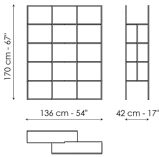

# Optic

Designer: Marco Zito

Like in a dance, the Optic's two supporting frames perfectly slide to create a light system of staggered shelves: the shelves are wider in the middle to accommodate large objects, while the side shelves are lighter and cantilevered. The shifted frames give the bookcase a striking 3D effect and

permit different configurations in the space: side by side on the wall, overlapping or in the centre of the room joined with an "L" arrangement as a partition within the room.

# Data sheet

Width: 136cm  
Depth: 42cm  
Height: 170cm