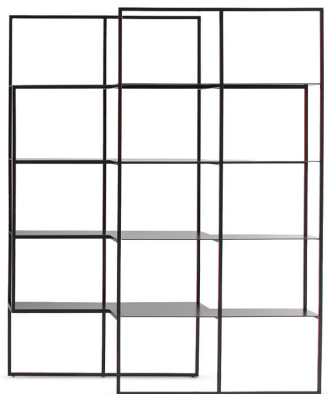

**BONALDO**

# Optic

Designer: Marco Zito

Like in a dance, the Optic's two supporting frames perfectly slide to create a light system of staggered shelves: the shelves are wider in the middle to accommodate large objects, while the side shelves are lighter and cantilevered. The shifted frames give the bookcase a striking 3D effect and

permit different configurations in the space: side by side on the wall, overlapping or in the centre of the room joined with an "L" arrangement as a partition within the room.

# Data sheet

Width: 136cm  
Depth: 42cm  
Height: 170cm