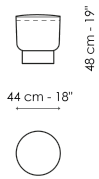

Data sheet

Belt

Width: 44cm

Depth: 44cm

Height: 48cm

Cross

Width: 44cm

Depth: 44cm