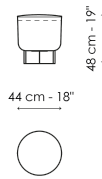

Data sheet

Belt

Width: 44cm

Depth: 44cm

Height: 48cm

Cross

Width: 44cm

Depth: 44cm

Height: 48cm

Cover

Leather

Leather Ponza

A01

Leather Ponza

A02

Leather Ponza