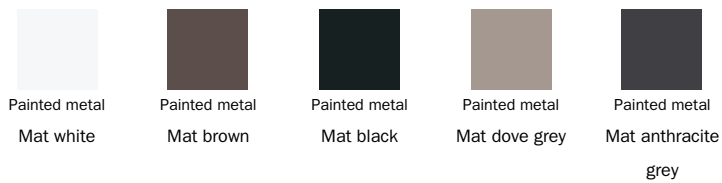

Base - Belt

Metal