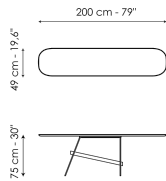

Data sheet

Width: 140cm
 Depth: 49cm
 Height: 75cm

Width: 160cm
 Depth: 49cm
 Height: 75cm

Width: 180cm
 Depth: 49cm
 Height: 75cm

Width: 200cm
 Depth: 49cm
 Height: 75cm

Top

Wood

Solid wood
 American walnut