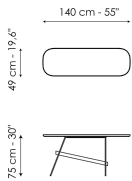

Data sheet

Width: 140cm
 Depth: 49cm
 Height: 75cm

Width: 160cm
 Depth: 49cm
 Height: 75cm

Width: 180cm
 Depth: 49cm
 Height: 75cm

Width: 200cm
 Depth: 49cm
 Height: 75cm

Top

Wood

Solid wood
 American walnut