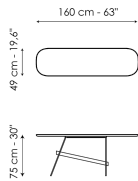

Data sheet

Width: 140cm
 Depth: 49cm
 Height: 75cm

Width: 160cm
 Depth: 49cm
 Height: 75cm

Width: 180cm
 Depth: 49cm
 Height: 75cm

Width: 200cm
 Depth: 49cm
 Height: 75cm

Top

Wood

Solid wood
 American walnut