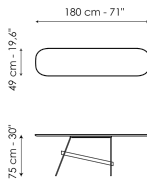

Data sheet

Width: 140cm
 Depth: 49cm
 Height: 75cm

Width: 160cm
 Depth: 49cm
 Height: 75cm

Width: 180cm
 Depth: 49cm
 Height: 75cm

Width: 200cm
 Depth: 49cm
 Height: 75cm

Top

Wood

Solid wood
 American walnut