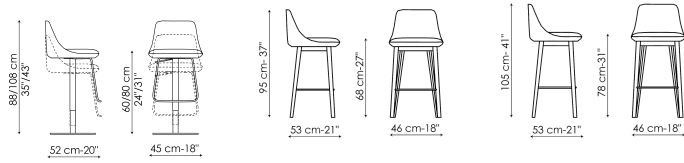

Data sheet

Itala too - swivel base

Width: 45cm

Depth: 52cm

Height: 88-108cm

Itala too H 68

Width: 46cm

Depth: 53cm

Height: 95cm

Itala too H 78

Width: 45cm

Depth: 53cm

Height: 105cm

Cover

Fabric

Fabric
9B02