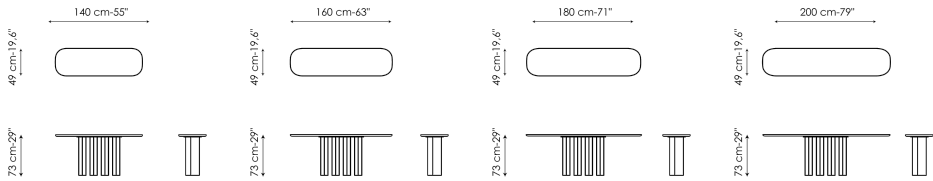

# Geometric Console

Designer: Alain Gilles

The base features four teardrop-shaped legs, both chunky and sleek and tapered all at once. As such, your perception of the weight of the piece changes as you move around it.

# Data sheet

Width: 140cm	Width: 160cm	Width: 180cm	Width: 200cm
Depth: 49cm	Depth: 49cm	Depth: 49cm	Depth: 49cm
Height: 73cm	Height: 73cm	Height: 73cm	Height: 73cm