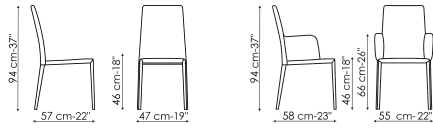

# Data sheet

Eral

Width: 47cm

Depth: 57cm

Height: 94cm

Miss Eral

Width: 55cm

Depth: 58cm

Height: 94cm