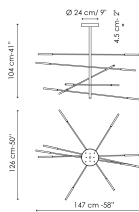

BONALDO

Crossroad

Crossroad is a sculptural design, designed by Oriano Favaretto, marked by an end feature that leaves a strongly dynamic mark in a setting. Its basic element is a matt lead-colour painted metal cylinder which, at both ends, encloses the light source inside a sophisticated amber-coloured glass element. The play of light and the criss-crossing of the arms in a multitude of directions makes Crossroad a lamp capable of distinguishing settings,

Data sheet

Suspension
Width: 147cm
Depth: 126cm
Height: 104cm

Suspension
Width: 147cm
Depth: 126cm
Height: 124-134-164cm

Floor lamp
Width: 75cm
Depth: 88cm
Height: 210cm

Lampshade

Transparent Glass

Glass
Gradient amber