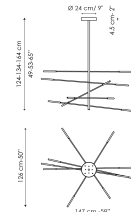

BONALDO

Crossroad

Crossroad is a sculptural design, designed by Oriano Favaretto, marked by an end feature that leaves a strongly dynamic mark in a setting. Its basic element is a matt lead-colour painted metal cylinder which, at both ends, encloses the light source inside a sophisticated amber-coloured glass element. The play of light and the criss-crossing of the arms in a multitude of directions makes Crossroad a lamp capable of distinguishing settings,

Data sheet

Suspension
Width: 147cm
Depth: 126cm
Height: 104cm

Suspension
Width: 147cm
Depth: 126cm
Height: 124-134-164cm

Floor lamp
Width: 75cm
Depth: 88cm
Height: 210cm

Lampshade

Transparent Glass

Glass
Gradient amber