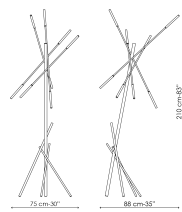

BONALDO

Crossroad

Crossroad is a sculptural design, designed by Oriano Favaretto, marked by an end feature that leaves a strongly dynamic mark in a setting. Its basic element is a matt lead-colour painted metal cylinder which, at both ends, encloses the light source inside a sophisticated amber-coloured glass element. The play of light and the criss-crossing of the arms in a multitude of directions makes Crossroad a lamp capable of distinguishing settings,

thanks to its remarkable scenic impact, represents nothing less than a functional and decorative element able to create pleasant atmospheres and sensations. The Crossroad collection consists of a table lamp and two floor lamps, making it possible to create interesting coordinated combinations.

Data sheet

Suspension
Width: 147cm
Depth: 126cm
Height: 104cm

Suspension
Width: 147cm
Depth: 126cm
Height: 124-134-164cm

Floor lamp
Width: 75cm
Depth: 88cm
Height: 210cm

Lampshade

Transparent Glass

Glass
Gradient amber