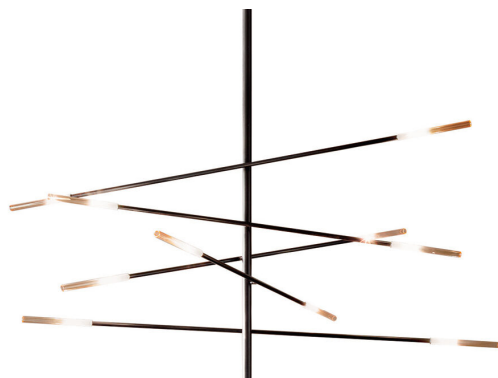

BONALDO

Crossroad

Crossroad is a sculptural design, designed by Oriano Favaretto, marked by an end feature that leaves a strongly dynamic mark in a setting. Its basic element is a matt lead-colour painted metal cylinder which, at both ends, encloses the light source inside a sophisticated amber-coloured glass element. The play of light and the criss-crossing of the arms in a multitude of directions makes Crossroad a lamp capable of distinguishing settings,

thanks to its remarkable scenic impact, represents nothing less than a functional and decorative element able to create pleasant atmospheres and sensations. The Crossroad collection consists of a table lamp and two floor lamps, making it possible to create interesting coordinated combinations.

Data sheet

Suspension
Width: 147cm
Depth: 126cm
Height: 104cm

Suspension
Width: 147cm
Depth: 126cm
Height: 124-134-164cm

Floor lamp
Width: 75cm
Depth: 88cm
Height: 210cm

Lampshade

Transparent Glass

Glass
Gradient amber

Frame

Plus Metal

Painted metal
Mat lead

Painted aluminium
Mat lead

The samples above represent the complete range of materials and finishes available for this product (regardless of the top shape or size, in the case of tables). Fabrics, eco-leather, leather and emery leather shown in this website are a selection. Colors and finishes are approximate and may slightly differ from actual ones. Please visit Bonaldo dealers to see the complete sample collection and get further details about our products.