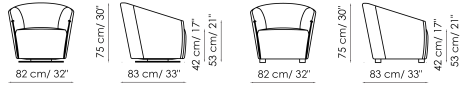

# Data sheet

Bodo swivel base

Width: 82cm

Depth: 83cm

Height: 75cm

Bodo

Width: 82cm

Depth: 83cm

Height: 75cm