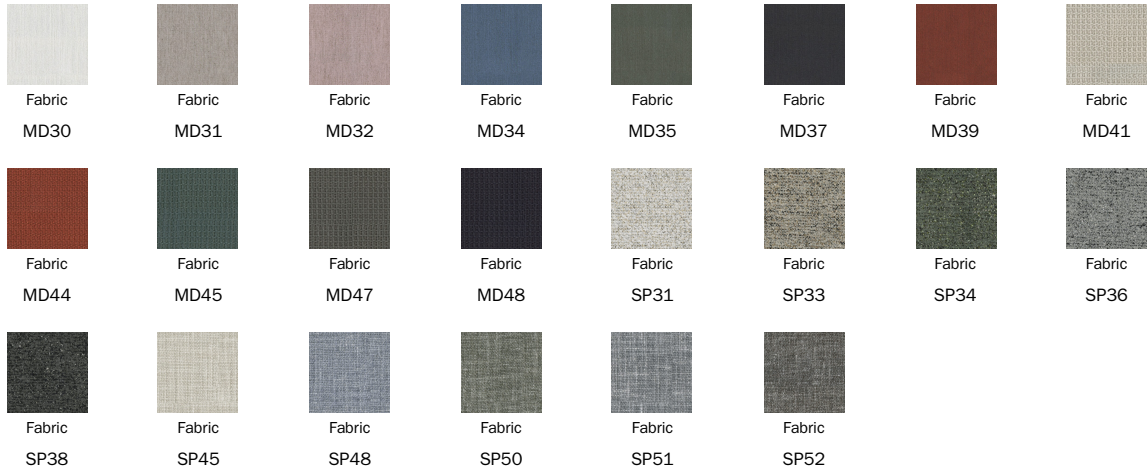

Fabric  
SP07

Fabric  
MA02

Fabric  
MA04

Fabric  
MA07

Fabric  
MA09

Fabric  
MA11

Fabric  
MA20

Fabric  
MA22

Fabric  
MC39

Fabric  
MC60

Fabric  
MC61

Fabric  
MC62

Fabric  
MC67

Fabric  
MC69

Fabric  
MC76

Fabric  
MC81

Fabric  
MC83

Fabric  
MC85

Leather

Insert

Leather

Feet

Metal

Painted metal  
Mat white

Painted metal  
Mat pearl gold

Painted metal  
Mat platinum

---

The samples above represent the complete range of materials and finishes available for this product (regardless of the top shape or size, in the case of tables). Fabrics, eco-leather, leather and emery leather shown in this website are a selection. Colors and finishes are approximate and may slightly differ from actual ones. Please visit Bonaldo dealers to see the complete sample collection and get further details about our products.