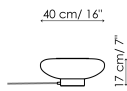

# Data sheet

Suspension small single

Width: 14.5cm

Depth: 14.5cm

Height: 27cm

Suspension large single

Width: 40cm

Depth: 40cm

Height: 20.5cm

Suspension double glass

Width: 40cm

Depth: 40cm

Height: 27cm

Suspension 3 elements

Width: 30cm

Depth: 30cm

Height: 327cm

Table lamp small

Width: 14.5cm

Depth: 14.5cm

Height: 27cm

Table lamp large

Width: 40cm

Depth: 40cm

Height: 17cm