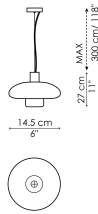

# Data sheet

Suspension small single

Width: 14.5cm

Depth: 14.5cm

Height: 27cm

Suspension large single

Width: 40cm

Depth: 40cm

Height: 20.5cm

Suspension double glass

Width: 40cm

Depth: 40cm

Height: 27cm

Suspension 3 elements

Width: 30cm

Depth: 30cm

Height: 327cm

Table lamp small

Width: 14.5cm

Depth: 14.5cm

Height: 27cm

Table lamp large

Width: 40cm

Depth: 40cm

Height: 17cm