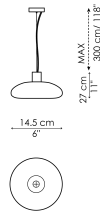

# Data sheet

Suspension small single

Width: 14.5cm

Depth: 14.5cm

Height: 27cm

Suspension large single

Width: 40cm

Depth: 40cm

Height: 20.5cm

Suspension double glass

Width: 40cm

Depth: 40cm

Height: 27cm

Suspension 3 elements

Width: 30cm

Depth: 30cm

Height: 327cm

Table lamp small

Width: 14.5cm

Depth: 14.5cm

Height: 27cm

Table lamp large

Width: 40cm

Depth: 40cm

Height: 17cm