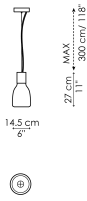

# Data sheet

Suspension small single

Width: 14.5cm

Depth: 14.5cm

Height: 27cm

Suspension large single

Width: 40cm

Depth: 40cm

Height: 20.5cm

Suspension double glass

Width: 40cm

Depth: 40cm

Height: 27cm

Suspension 3 elements

Width: 30cm

Depth: 30cm

Height: 327cm

Table lamp small

Width: 14.5cm

Depth: 14.5cm

Height: 27cm

Table lamp large

Width: 40cm

Depth: 40cm

Height: 17cm