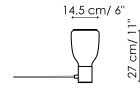

# Data sheet

Suspension small single

Width: 14.5cm

Depth: 14.5cm

Height: 27cm

Suspension large single

Width: 40cm

Depth: 40cm

Height: 20.5cm

Suspension double glass

Width: 40cm

Depth: 40cm

Height: 27cm

Suspension 3 elements

Width: 30cm

Depth: 30cm

Height: 327cm

Table lamp small

Width: 14.5cm

Depth: 14.5cm

Height: 27cm

Table lamp large

Width: 40cm

Depth: 40cm

Height: 17cm