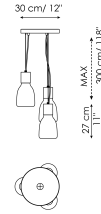

# Data sheet

Suspension small single

Width: 14.5cm

Depth: 14.5cm

Height: 27cm

Suspension large single

Width: 40cm

Depth: 40cm

Height: 20.5cm

Suspension double glass

Width: 40cm

Depth: 40cm

Height: 27cm

Suspension 3 elements

Width: 30cm

Depth: 30cm

Height: 327cm

Table lamp small

Width: 14.5cm

Depth: 14.5cm

Height: 27cm

Table lamp large

Width: 40cm

Depth: 40cm

Height: 17cm