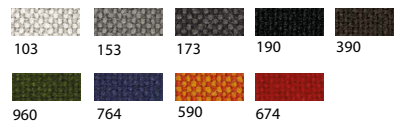

Finiture seduta / Seat finishes

Pelle/ Leather

Ecopelle/ Fake leather

Nabuk

Kvadrat Hallingdal 65

Step-step melange Gabriel

Velluto/ Velvet

Finiture struttura / Structure finishes