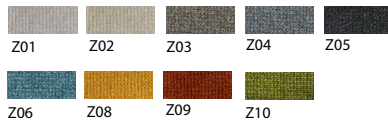

Finiture seduta / Seat finishes

Pelle/ Leather

Ecopelle/ Fake leather

Nabuk

Kvadrat Hallingdal 65

Step-step melange Gabriel

Velluto/ Velvet

Finiture struttura / Structure finishes