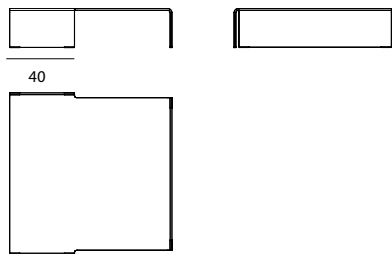

Tavolino in vetro curvo trasparente extrachiario, fumé o laccato mono o bicolore.

Extralight, smoked or lacquered mono or two-tones bent glass coffee table.

Models & Dimensions

122x72x24h
122x72x36h

100x100x24h
100x100x36h