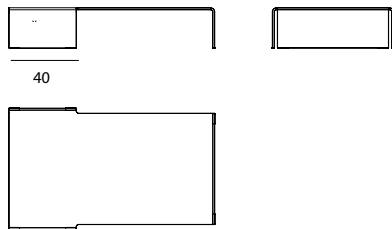

Tavolino in vetro curvo trasparente extrachiario, fumé o laccato mono o bicolore.

Extralight, smoked or lacquered mono or two-tones bent glass coffee table.

Models & Dimensions

122x72x24h
122x72x36h

100x100x24h
100x100x36h