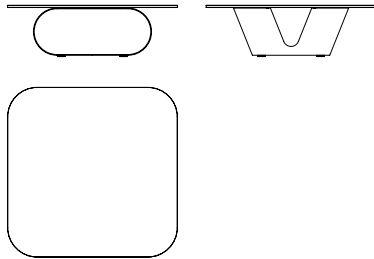

Tavolino con base in metallo laccato, varie finiture. Top in vetro trasparente extrachiaro o stratificato 8+8 in fumé o bronzo.

Coffee table with lacquered metal base, various finishes. Top in extraclear or laminated 8+8 mm glass, smoked or bronzed.

## Models & Dimensions

115x115x35h  
115x115x35h

80x78x33h