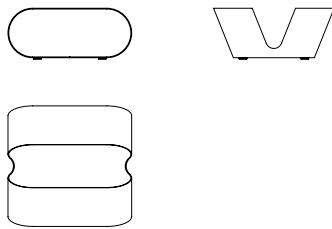

Tavolino con base in metallo laccato, varie finiture. Top in vetro trasparente extrachiaro o stratificato 8+8 in fumé o bronzo.

Coffee table with lacquered metal base, various finishes. Top in extraclear or laminated 8+8 mm glass, smoked or bronzed.

## Models & Dimensions

115x115x35h  
115x115x35h

80x78x33h