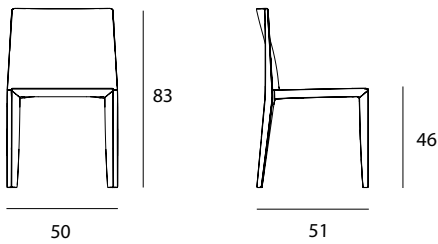

Sedia con struttura in poliuretano stampato, rivestita in vari materiali e finiture.

Chair with moulded polyurethane structure, covered in various materials and finishes.

## Models & Dimensions

ORDINE MINIMO 2 PEZZI  
Volume scatola per 2 pezzi 0,34 m<sup>3</sup>  
Peso totale 18 Kg/scatola

MINIMUM ORDER QUANTITY 2 PIECES  
Box volume for 2 pieces 0,34 m<sup>3</sup>  
Box total weight 18 Kg/box