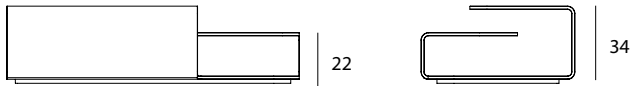

Tavolino in vetro curvo trasparente extrachiario, fumé o laccato mono o bicolore.

Extralight, smoked or lacquered mono or two-tones bent glass coffee table.

Models & Dimensions

138x72x34h

Finiture / Finishes