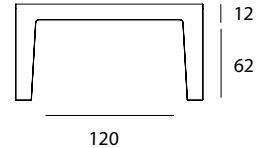

Tavolo e tavolino in vetro curvo trasparente extrachiario o laccato mono o bicolore, vari colori.

Dining table and coffee table in extralight or lacquered mono or two-tones bent glass, various colours.

Models & Dimensions

tables

130x130x74h
140x140x74h

144x90x74h

coffee tables

110x110x34h
130x130x34h

110x60x34h
140x72x34h

Finiture / Finishes

The marked colours can only be used on the external side and need to be protected by a second internal colour.