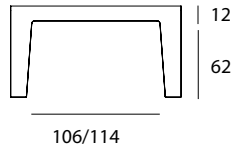

Models & Dimensions

tables

130x130x74h
140x140x74h

144x90x74h

coffee tables

110x110x34h
130x130x34h

110x60x34h
140x72x34h

Finiture / Finishes