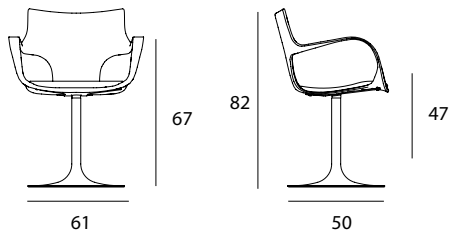

Sedia girevole con braccioli. Struttura in metallo cromato o laccato bianco, nero o caffè. Scocca in polipropilene bianco, nero o caffè. Seduta rivestita in ecopelle, finitura bianco, nero o caffè.

Swivel chair with arms. Chromed, white, black or mocha lacquered metal base. White, black or mocha polypropylene structure. Seat in fake leather, white, black or mocha.

Models & Dimensions

Finiture scocca / Body finishes

Polipropilene/Polypropylene

J01 J02 PC

Finiture seduta / Seat finishes

Ecopelle/Fake leather

E01 E04 E05

Finiture struttura / Structure finishes