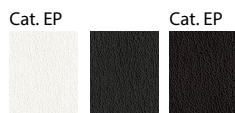

Sedia girevole con braccioli. Struttura in metallo cromato o laccato bianco, nero o caffè. Scocca in polipropilene bianco, nero o caffè. Seduta rivestita in ecopelle, finitura bianco, nero o caffè.

Swivel chair with arms. Chromed, white, black or mocha lacquered metal base. White, black or mocha polypropylene structure. Seat in fake leather, white, black or mocha.

Models & Dimensions

Finiture scocca / Body finishes

Polipropilene/Polypropylene

J01 J02 PC

Finiture seduta / Seat finishes

Ecopelle/Fake leather

E01 E04 E05

Finiture struttura / Structure finishes

Cromo lucido/Polished chrome

LC

Metallo laccato/Lacquered metal

GB GN GC