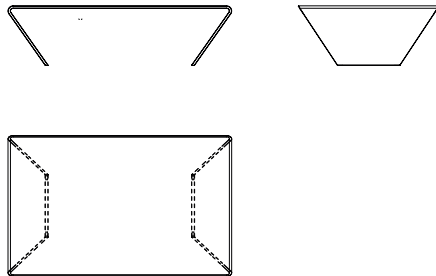

Tavolino in vetro curvo trasparente extrachiaro, fumé o laccato mono o bicolore.

Extralight, smoked or lacquered mono or two-tones bent glass coffee table.

Models & Dimensions

110x70x29h
110x90x29h
110x110x29h