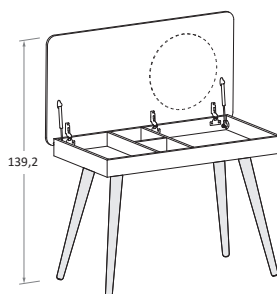

## SECRET desk

nidi

Con gambe WOODY \ with WOODY legs

chiuso\closed

aperto\open

misure L x P cm \ dimensions W x D cm

120 x 63 cm

---

Con gambe ASK \ with ASK legs

chiuso\closed

aperto\open

misure L x P cm \ dimensions W x D cm

120 x 63 cm

---