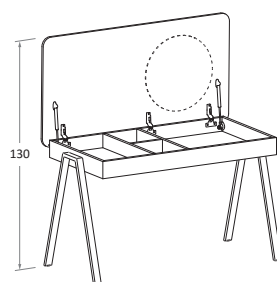

## SECRET desk

nidi

Con gambe WOODY \ with WOODY legs

chiuso\closed

aperto\open

misure L x P cm \ dimensions W x D cm

120 x 63 cm

---

Con gambe ASK \ with ASK legs

chiuso\closed

aperto\open

misure L x P cm \ dimensions W x D cm

120 x 63 cm

---