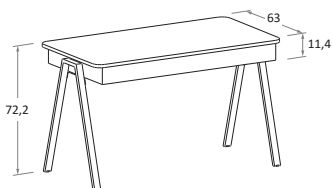

## SECRET desk

nidi

Con gambe WOODY \ with WOODY legs

chiuso\closed

aperto\open

misure L x P cm \ dimensions W x D cm

120 x 63 cm

---

Con gambe ASK \ with ASK legs

chiuso\closed

aperto\open

misure L x P cm \ dimensions W x D cm

120 x 63 cm

---