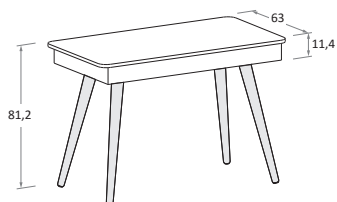

## SECRET desk

nidi

Con gambe WOODY \ with WOODY legs

chiuso\closed

aperto\open

misure L x P cm \ dimensions W x D cm

120 x 63 cm

---

Con gambe ASK \ with ASK legs

chiuso\closed

aperto\open

misure L x P cm \ dimensions W x D cm

120 x 63 cm

---