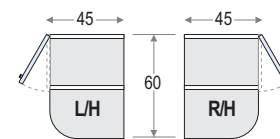

Heights

Complete with adjustable feet H. 0,5 cm

The standard 18 mm thick TOP is supplied up to the height 165,9 cm and it is placed over the side panels.

The top is assembled by means of a "ceiling" or under-top which is not a finishing element. When a number of columns are placed side by side the top is a single full-length piece (max. width 300 cm).

Widths

The column's width includes both side panels

Depths

60 cm

Corner

"Mini" corner closet

"Maxi" corner closet

Hinged doors wardrobes

End units

Shaped end units

Shaped end units with column

Hinged doors

“Plain” doors

Made with foil wrapped panels with rounded postformed or straight edges, in all colours

Finishes

Modular width

REDUCTION: Width 21 Height 21

Drawers, large drawers and filing cabinets

Front made with foil wrapped panels with rounded postformed or straight edges, in all colours

	Depth		
	cm 30	cm 45	cm 60
Drawers	■	■	■
Large drawers		■	■
Filing cabinets		■	