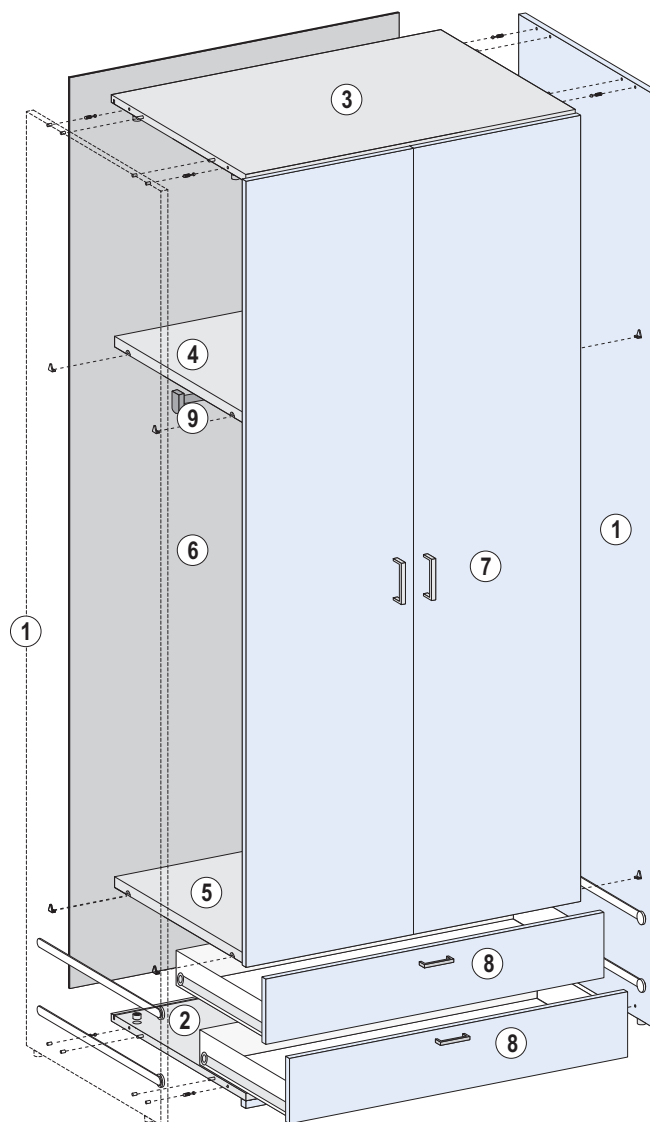

The Klou series is a furniture system with **containers** having fronts flush with the sides, comprising the following elements:

- ① **Side panels:** 18 mm thick with adjustable feet. Supplied with 32 mm pitch micro-drillings so that hardware can be fitted according to the position of the components.
- ② **Base:** 18 mm thick with 32 mm H. front, attached to the side panels by eccentrics and braces.
- ③ **Finishing** 18 mm thick, attached to the side panels by eccentrics and braces.
- ④ **Internal shelves:** 25 mm thick with ABS edges, attached by locking shelf supports.
- ⑤ **Partition shelf:** 25 mm thick partition shelf, used as a separator where there are split doors or drawers, fixed to side panels by means of locking shelf-holders.
- ⑥ **Backpanel:** 5 mm thick, it is assembled to the grooves on the side by means of special hardware.
- ⑦ **Doors:** 18 mm thick, with rounded postformed or straight edges, or the new "Graffio", "Iride", "Zebra" or "Decor" types. Attached to the side panels by three-way adjustable hinges.
- ⑧ **Drawers:** 18 mm thick fronts, available with rounded postformed or straight edges. Drawer structure in ash foil wrapped melamine, fitted with height adjustable runners. Can be provided with soft-closing system.
- ⑨ **Clothes rods:** aluminium tube prepared with side attachments.

Heights

Complete with adjustable feet H. 0,5 cm

The standard 18 mm thick TOP is supplied up to the height 165,9 cm and it is placed over the side panels.

The top is assembled by means of a "ceiling" or under-top which is not a finishing element. When a number of columns are placed side by side the top is a single full-length piece (max. width 300 cm).

Widths

The column's width includes both side panels

Depths

60 cm

Corner

"Mini" corner closet

"Maxi" corner closet

Hinged doors wardrobes