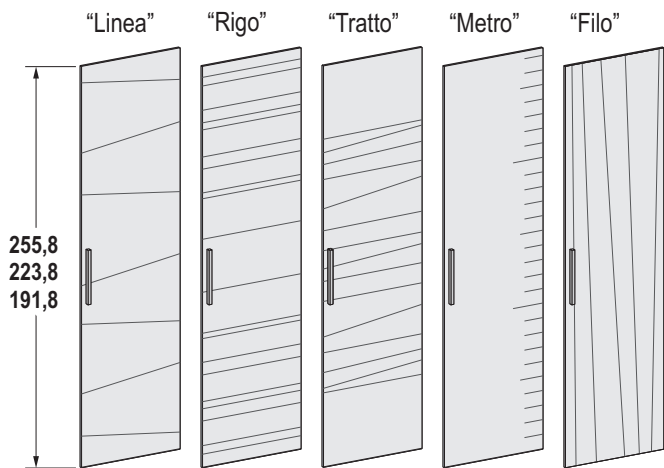

The Klou series is a furniture system with **containers** having fronts flush with the sides, comprising the following elements:

- ① **Side panels:** 18 mm thick with adjustable feet. Supplied with 32 mm pitch micro-drillings so that hardware can be fitted according to the position of the components.
- ② **Base:** 18 mm thick with 32 mm H. front, attached to the side panels by eccentrics and braces.
- ③ **Finishing** 18 mm thick, attached to the side panels by eccentrics and braces.
- ④ **Internal shelves:** 25 mm thick with ABS edges, attached by locking shelf supports.
- ⑤ **Partition shelf:** 25 mm thick partition shelf, used as a separator where there are split doors or drawers, fixed to side panels by means of locking shelf-holders.
- ⑥ **Backpanel:** 5 mm thick, it is assembled to the grooves on the side by means of special hardware.
- ⑦ **Doors:** 18 mm thick, with rounded postformed or straight edges, or the new "Graffio", "Iride", "Zebra" or "Decor" types. Attached to the side panels by three-way adjustable hinges.
- ⑧ **Drawers:** 18 mm thick fronts, available with rounded postformed or straight edges. Drawer structure in ash foil wrapped melamine, fitted with height adjustable runners. Can be provided with soft-closing system.
- ⑨ **Clothes rods:** aluminium tube prepared with side attachments.

End units

Shaped end units

Shaped end units with column

Hinged doors

“Plain” doors

Made with foil wrapped panels with rounded postformed or straight edges, in all colours

Finishes

Modular width

Finish

Modular width

REDUCTION:

Cannot be altered

Handles: With rotating rod lock

Hinged doors
wardrobes

Hinged doors

“Graffio” doors

“Graffio” doors are made of straight-edged foil wrapped panels. Surface drills in white or grey

Modular width

REDUCTION: **Cannot be altered**

“Decor” doors (patented and registered models)

“Decor” doors are made of straight-edged foil wrapped panels