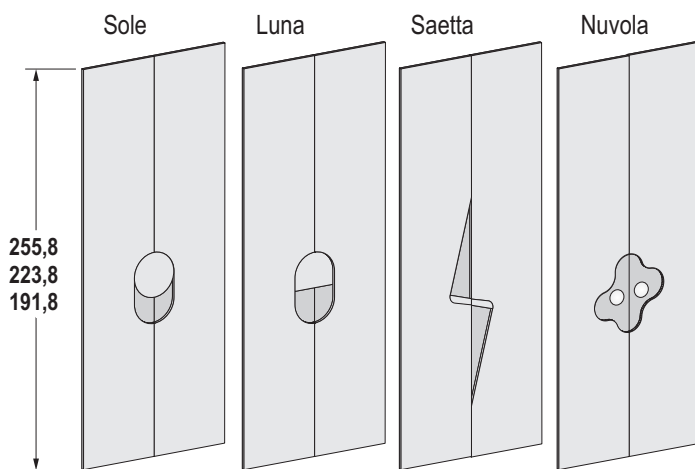

“Graffio” doors are made of straight-edged foil wrapped panels. Surface drills in white or grey

Modular width

REDUCTION: **Cannot be altered**

“Decor” doors (patented and registered models)

“Decor” doors are made of straight-edged foil wrapped panels

Modular width

REDUCTION: Height 21

Finishes

“Graffio” colours

Handles: All

Finishes

“Decor” doors handle colours

Metal plate colours