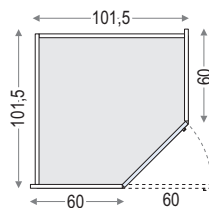

Heights

Complete with adjustable feet H. 0,5 cm

The standard 18 mm thick TOP is supplied up to the height 165,9 cm and it is placed over the side panels.

The top is assembled by means of a "ceiling" or under-top which is not a finishing element. When a number of columns are placed side by side the top is a single full-length piece (max. width 300 cm).

Widths

The column's width includes both side panels

Depths

60 cm

Corner

"Mini" corner closet

"Maxi" corner closet

Hinged doors wardrobes

REDUCTION: Width 21 Height 21

Drawers, large drawers and filing cabinets

Front made with foil wrapped panels with rounded postformed or straight edges, in all colours

	Depth		
	cm 30	cm 45	cm 60
Drawers	■	■	■
Large drawers		■	■
Filing cabinets		■	