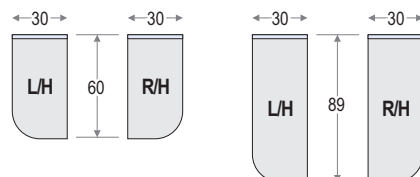

Heights

Complete with adjustable feet H. 0,5 cm

The standard 18 mm thick TOP is supplied up to the height 165,9 cm and it is placed over the side panels.

The top is assembled by means of a "ceiling" or under-top which is not a finishing element. When a number of columns are placed side by side the top is a single full-length piece (max. width 300 cm).

Widths

The column's width includes both side panels

Depths

60 cm

Corner

"Mini" corner closet

"Maxi" corner closet

Hinged doors wardrobes

End units

Shaped end units

Shaped end units with column

Hinged doors

“Plain” doors

Made with foil wrapped panels with rounded postformed or straight edges, in all colours

Finishes

Modular width