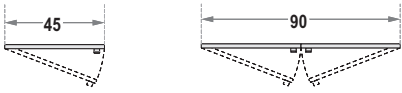

Modular width

REDUCTION:

Cannot be altered

Handles: With rotating rod lock

Hinged doors
wardrobes