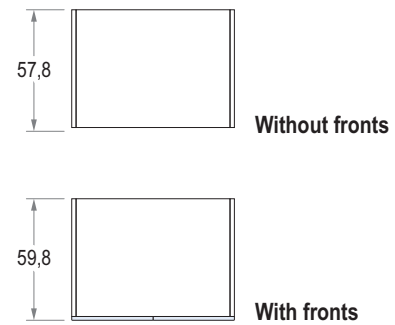

Heights

Complete with adjustable feet H. 0,5 cm

The standard 18 mm thick TOP is supplied up to the height 165,9 cm and it is placed over the side panels.

The top is assembled by means of a "ceiling" or under-top which is not a finishing element. When a number of columns are placed side by side the top is a single full-length piece (max. width 300 cm).

Widths

The column's width includes both side panels

Depths

60 cm

Corner

"Mini" corner closet

"Maxi" corner closet

Hinged doors wardrobes