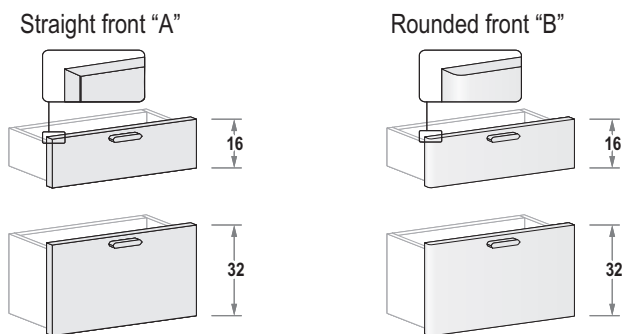

The Klou series is a furniture system with **containers** having fronts flush with the sides, comprising the following elements:

- ① **Side panels:** 18 mm thick with adjustable feet. Supplied with 32 mm pitch micro-drillings so that hardware can be fitted according to the position of the components.
- ② **Base:** 18 mm thick with 32 mm H. front, attached to the side panels by eccentrics and braces.
- ③ **Finishing** 18 mm thick, attached to the side panels by eccentrics and braces.
- ④ **Internal shelves:** 25 mm thick with ABS edges, attached by locking shelf supports.
- ⑤ **Partition shelf:** 25 mm thick partition shelf, used as a separator where there are split doors or drawers, fixed to side panels by means of locking shelf-holders.
- ⑥ **Backpanel:** 5 mm thick, it is assembled to the grooves on the side by means of special hardware.
- ⑦ **Doors:** 18 mm thick, with rounded postformed or straight edges, or the new "Graffio", "Iride", "Zebra" or "Decor" types. Attached to the side panels by three-way adjustable hinges.
- ⑧ **Drawers:** 18 mm thick fronts, available with rounded postformed or straight edges. Drawer structure in ash foil wrapped melamine, fitted with height adjustable runners. Can be provided with soft-closing system.
- ⑨ **Clothes rods:** aluminium tube prepared with side attachments.

Widths

The column's width includes both side panels

Depths

60 cm

Corner

"Mini" corner closet

"Maxi" corner closet

Hinged doors wardrobes

End units

Shaped end units

Shaped end units with column

Hinged doors

“Plain” doors

Made with foil wrapped panels with rounded postformed or straight edges, in all colours

Finishes

Modular width

REDUCTION: Width 21 Height 21

Drawers, large drawers and filing cabinets

Front made with foil wrapped panels with rounded postformed or straight edges, in all colours

	Depth		
	cm 30	cm 45	cm 60
Drawers	■	■	■
Large drawers		■	■
Filing cabinets		■	