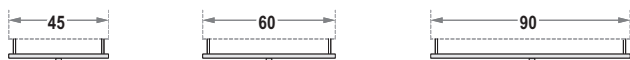

Widths

The column's width includes both side panels

Depths

60 cm

Corner

"Mini" corner closet

"Maxi" corner closet

Hinged doors wardrobes

End units

Shaped end units

Shaped end units with column

Hinged doors

“Plain” doors

Made with foil wrapped panels with rounded postformed or straight edges, in all colours

Finishes

Modular width

REDUCTION: Width 21 Height 21

Drawers, large drawers and filing cabinets

Front made with foil wrapped panels with rounded postformed or straight edges, in all colours

	Depth		
	cm 30	cm 45	cm 60
Drawers	■	■	■
Large drawers		■	■
Filing cabinets		■	