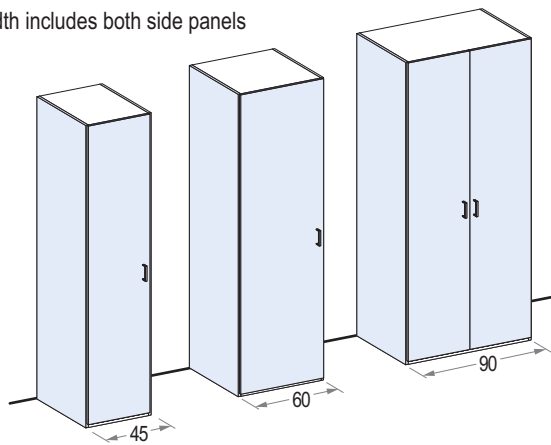

The Klou series is a furniture system with **containers** having fronts flush with the sides, comprising the following elements:

- ① **Side panels:** 18 mm thick with adjustable feet. Supplied with 32 mm pitch micro-drillings so that hardware can be fitted according to the position of the components.
- ② **Base:** 18 mm thick with 32 mm H. front, attached to the side panels by eccentrics and braces.
- ③ **Finishing** 18 mm thick, attached to the side panels by eccentrics and braces.
- ④ **Internal shelves:** 25 mm thick with ABS edges, attached by locking shelf supports.
- ⑤ **Partition shelf:** 25 mm thick partition shelf, used as a separator where there are split doors or drawers, fixed to side panels by means of locking shelf-holders.
- ⑥ **Backpanel:** 5 mm thick, it is assembled to the grooves on the side by means of special hardware.
- ⑦ **Doors:** 18 mm thick, with rounded postformed or straight edges, or the new "Graffio", "Iride", "Zebra" or "Decor" types. Attached to the side panels by three-way adjustable hinges.
- ⑧ **Drawers:** 18 mm thick fronts, available with rounded postformed or straight edges. Drawer structure in ash foil wrapped melamine, fitted with height adjustable runners. Can be provided with soft-closing system.
- ⑨ **Clothes rods:** aluminium tube prepared with side attachments.

Heights

Complete with adjustable feet H. 0,5 cm

The standard 18 mm thick TOP is supplied up to the height 165,9 cm and it is placed over the side panels.

The top is assembled by means of a "ceiling" or under-top which is not a finishing element. When a number of columns are placed side by side the top is a single full-length piece (max. width 300 cm).

Widths

The column's width includes both side panels

Depths

60 cm

Corner

"Mini" corner closet

"Maxi" corner closet

Hinged doors wardrobes