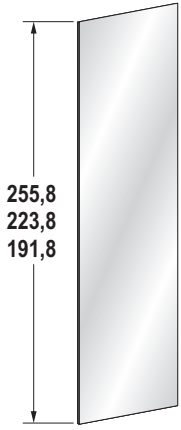

“Mirror” door

Made with foil wrapped panels in structure colours with mirror fitted.
Available with rotating rod lock only