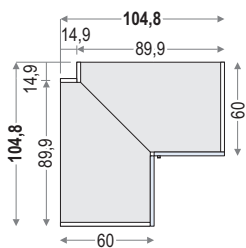

Heights

Complete with adjustable feet H. 0,5 cm

The standard 18 mm thick TOP is supplied up to the height 165,9 cm and it is placed over the side panels.

The top is assembled by means of a "ceiling" or under-top which is not a finishing element. When a number of columns are placed side by side the top is a single full-length piece (max. width 300 cm).

Widths

The column's width includes both side panels

Depths

60 cm

Corner

"Mini" corner closet

"Maxi" corner closet

Hinged doors wardrobes

End units

Shaped end units

Shaped end units with column

Hinged doors

“Plain” doors

Made with foil wrapped panels with rounded postformed or straight edges, in all colours

Finishes

Modular width

REDUCTION: Width 21 Height 21

Drawers, large drawers and filing cabinets

Front made with foil wrapped panels with rounded postformed or straight edges, in all colours

	Depth		
	cm 30	cm 45	cm 60
Drawers	■	■	■
Large drawers		■	■
Filing cabinets		■	