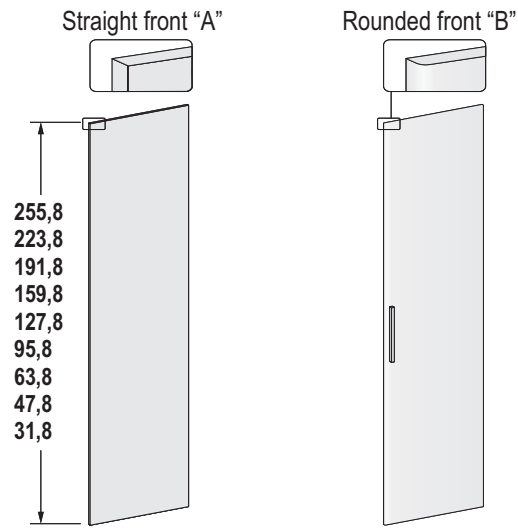

Heights

Complete with adjustable feet H. 0,5 cm

The standard 18 mm thick TOP is supplied up to the height 165,9 cm and it is placed over the side panels.

The top is assembled by means of a "ceiling" or under-top which is not a finishing element. When a number of columns are placed side by side the top is a single full-length piece (max. width 300 cm).

Widths

The column's width includes both side panels

Depths

60 cm

Corner

"Mini" corner closet

"Maxi" corner closet

Hinged doors wardrobes

End units

Shaped end units

Shaped end units with column

Hinged doors

“Plain” doors

Made with foil wrapped panels with rounded postformed or straight edges, in all colours

Finishes

Modular width

REDUCTION: Width 21 Height 21

Drawers, large drawers and filing cabinets

Front made with foil wrapped panels with rounded postformed or straight edges, in all colours

	Depth		
	cm 30	cm 45	cm 60
Drawers	■	■	■
Large drawers		■	■
Filing cabinets		■	