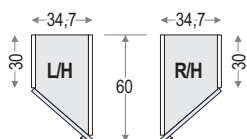

Heights

Complete with adjustable feet H. 0,5 cm

The standard 18 mm thick TOP is supplied up to the height 165,9 cm and it is placed over the side panels.

The top is assembled by means of a "ceiling" or under-top which is not a finishing element. When a number of columns are placed side by side the top is a single full-length piece (max. width 300 cm).

Widths

The column's width includes both side panels

Depths

60 cm

Corner

"Mini" corner closet

"Maxi" corner closet

Hinged doors wardrobes

End units

Shaped end units

Shaped end units with column