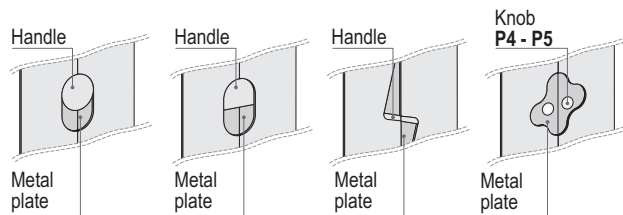

Finish

Modular width

REDUCTION:

Cannot be altered

Handles: With rotating rod lock

Hinged doors
wardrobes

Hinged doors

“Graffio” doors

“Graffio” doors are made of straight-edged foil wrapped panels. Surface drills in white or grey

Modular width

REDUCTION: **Cannot be altered**

“Decor” doors (patented and registered models)

“Decor” doors are made of straight-edged foil wrapped panels

Modular width

REDUCTION: Height 21

Finishes

“Graffio” colours

Handles: All

Finishes

“Decor” doors handle colours

Metal plate colours