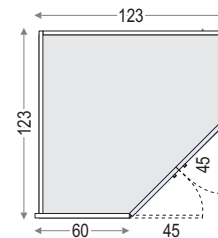

Heights

Complete with adjustable feet H. 0,5 cm

The standard 18 mm thick TOP is supplied up to the height 165,9 cm and it is placed over the side panels.

The top is assembled by means of a "ceiling" or under-top which is not a finishing element. When a number of columns are placed side by side the top is a single full-length piece (max. width 300 cm).

Widths

The column's width includes both side panels

Depths

60 cm

Corner

"Mini" corner closet

"Maxi" corner closet

Hinged doors wardrobes

REDUCTION: Width 21 Height 21

Drawers, large drawers and filing cabinets

Front made with foil wrapped panels with rounded postformed or straight edges, in all colours

	Depth		
	cm 30	cm 45	cm 60
Drawers	■	■	■
Large drawers		■	■
Filing cabinets		■	