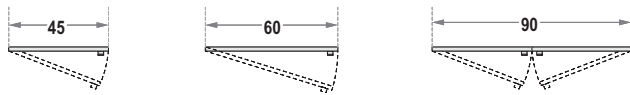

Widths

The column's width includes both side panels

Depths

60 cm

Corner

"Mini" corner closet

"Maxi" corner closet

Hinged doors wardrobes

End units

Shaped end units

Shaped end units with column

Hinged doors

“Plain” doors

Made with foil wrapped panels with rounded postformed or straight edges, in all colours

Finishes

Modular width