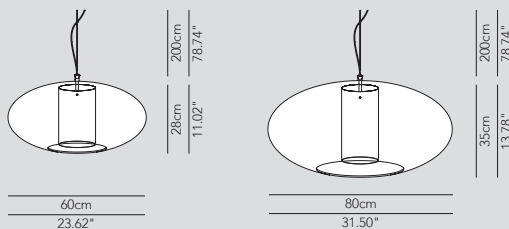

TECHNICALS

FINISHES

white

orange

red

dove colour

cotton

plissé

plissé ribbon

** cable on measure

* on demand