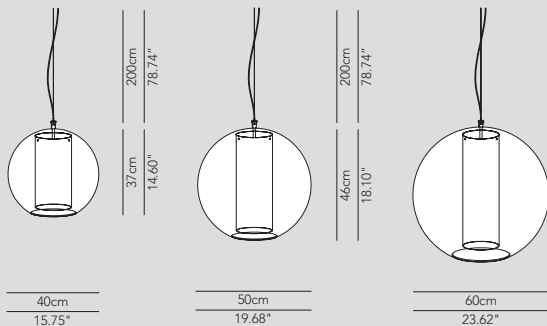

TECHNICALS

FINISHES

white

orange

red

dove colour

cotton

plissé

plissé ribbon

** cable on measure

* on demand