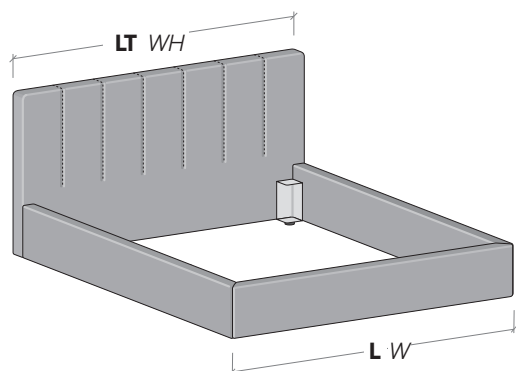

Rivestimenti sfoderabili

Removable covers

Senza rete

With no mattress base

misure L x H x P cm /
dimensions W x H x D cm

178/198 x 92 x 212/222

misure LT cm /
dimensions WH cm

178/198

Con rete alzante

With lift-up mattress base

misure L x H x P cm /
dimensions W x H x D cm

178/198 x 92 x 212/222

misure LT cm /
dimensions WH cm

178/198

Disponibile sistema di sollevamento PRATIC.
PRATIC lift system available on demand.