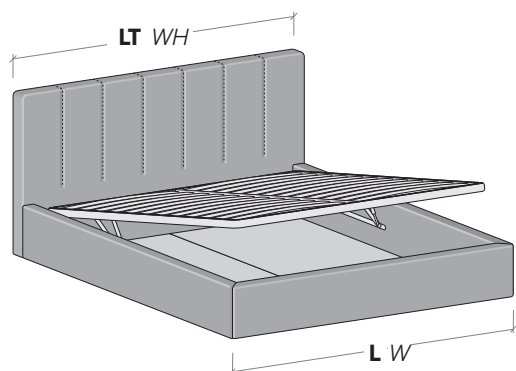

Rivestimenti sfoderabili

Removable covers

Senza rete

With no mattress base

misure L x H x P cm /
dimensions W x H x D cm

178/198 x 92 x 212/222

misure LT cm /
dimensions WH cm

178/198

Con rete alzante

With lift-up mattress base

misure L x H x P cm /
dimensions W x H x D cm

178/198 x 92 x 212/222

misure LT cm /
dimensions WH cm

178/198

Disponibile sistema di sollevamento PRATIC.
PRATIC lift system available on demand.