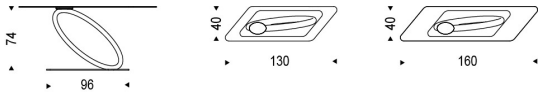

DIMENSIONS

130x40x74h
160x40x74h

DESCRIPTION

Console with base in graphite embossed lacquered steel (GFM69) and leg in Canaletto walnut (NC). Top in clear glass. Max capacity 10 kg spread load. Wall anchorage is required.