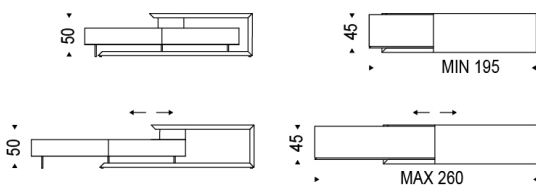

## DIMENSIONS

195/260x45x50h

## DESCRIPTION

TV cabinet reversible and adjustable in width with white or graphite embossed lacquered frame. Drawer unit in Canaletto walnut, white or graphite embossed lacquered wood. Solid Canaletto walnut door and drawers.